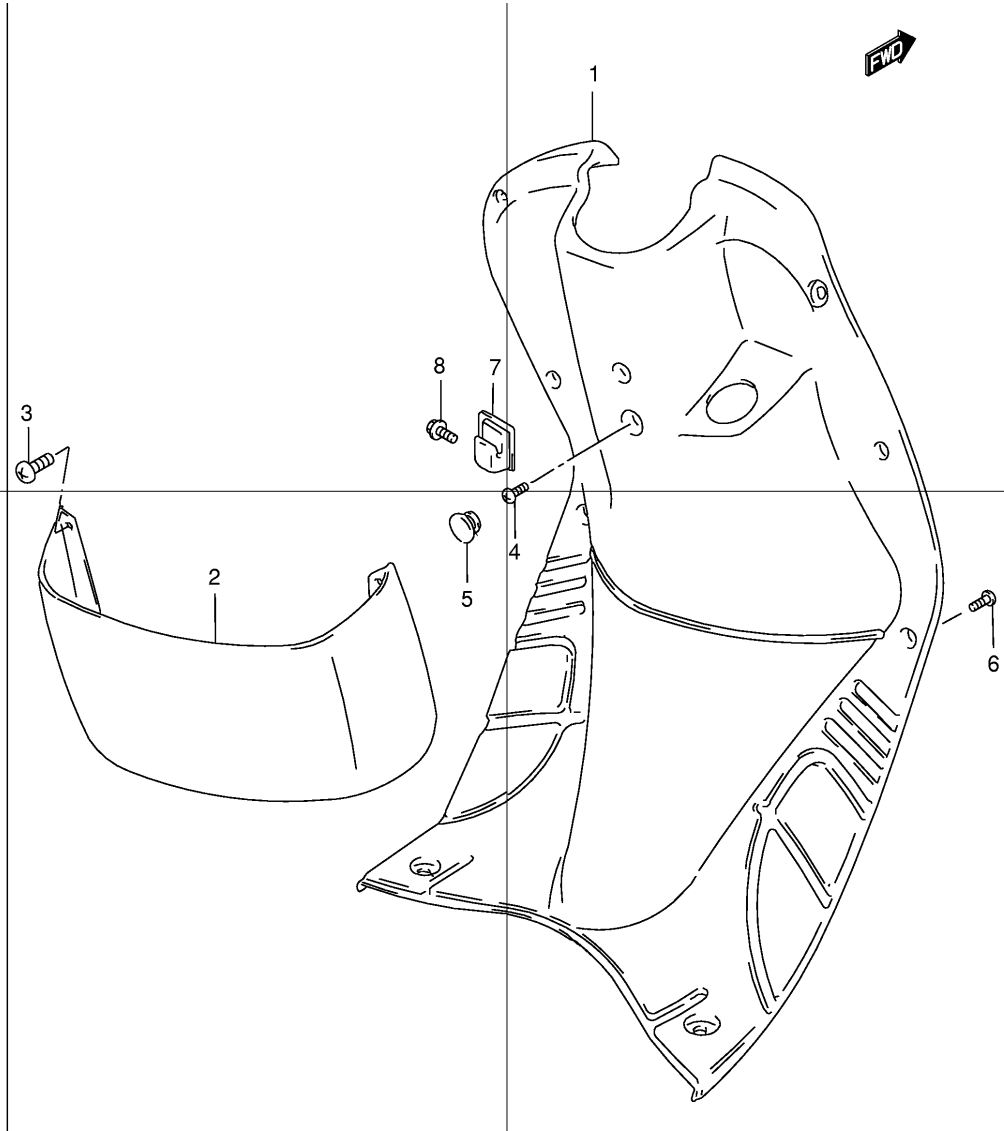

Ref No	Part No	Description
1	92111-43EC0-291	Cover, Leg Shield (black)
2	92161-43EB0-291	Rack, Leg Shield (black)
3	03541-05203	Screw
4	02142-06123	Screw
5	09250-18003	Plug
6	03541-04163	Screw
7	92171-25E00-291	Hook, Leg Shield (black)
8	09116-06165	Bolt (6x16)