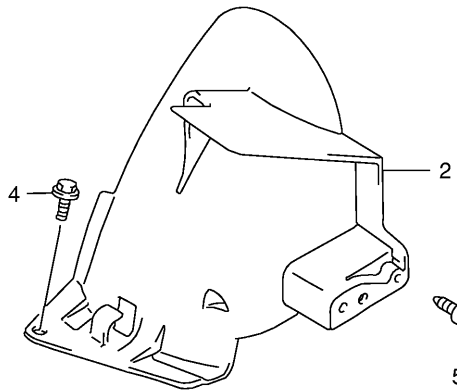

Ref No	Part No	Description
1	63110-43E00-291	Fender Assy, Rear Upper (black)
2	63112-43E00	Fender, Rear Lower
3	63161-43E00	Bolt, Rear Fender
4	09111-06066	Bolt
5	03541-05163	Screw
6	09160-06501	Washer (6.5x24x1.6)