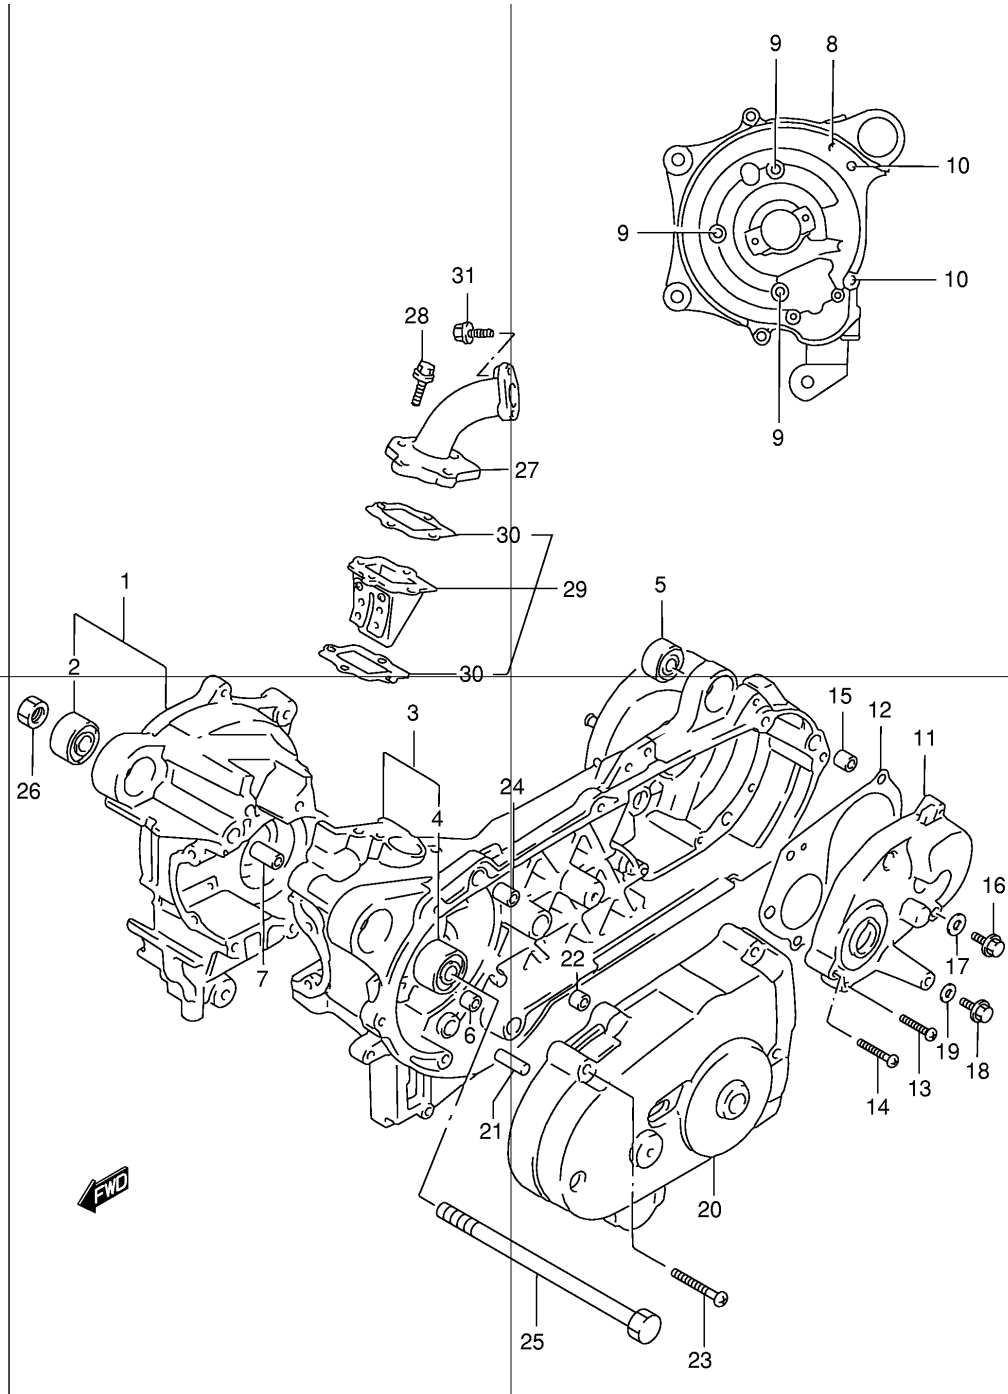

Ref No	Part No	Description
1	11111-37B03	Head, Cylinder
2	11141-43E00	Gasket, Cylinder Head
3	08316-10063	Nut
4	09482-00141	Spark Plug (ngk,bpr6hs)
4	09482-00243-111	Spark Plug (denso,w20fpr)
5	11211-18F00-0F0	Cylinder
6	11241-03A10	Gasket, Cylinder
7	01421-06858	Stud Bolt
8	11400-43871	Gasket Set

Ref No	Part No	Description	
1	11340-43E10	Cover, Clutch	
2	11482-43E00	Gasket, Clutch Cover	
3	09116-06177	Bolt	
4	09116-06178	Bolt (6x35)	
5	09116-06179	Bolt	
6	11485-43E00	Gasket, Clutch Cover Hole	
7	11486-43E00	Cushion, Clutch Cover Inner	No.1
8	11487-43E00	Cushion, Clutch Cover Inner	No.2

Ref No	Part No	Description
1	16100-43E10	Pump Assy, Oil
2	16731-37B00	Gasket, Oil Pump
3	07130-05163	Bolt
4	09359-45854-600	Hose (4.5x8.5,6x9.5,l:600)
5	16821-43E00	Hose, Oil No.1 (l:50)
6	16850-06F00	Filter, Oil (0,1)
7	09401-09403	Clip
8	09352-20503-600	Hose (2x5x600)
9	09401-04401	Clip
10	09401-08401	Clip
11	16331-43E00	Gear, Oil Pump Driven
12	16910-41D00	Valve, Oil Hose No.2 Check
13	09351-10127-600	Hose (10x12x600)

Ref No	Part No	Description
1	24131-36C20	Shaft, Drive
2	24150-43E40	Shaft, Idle
3	09283-17023	Oil Seal (17x28x5.5)
4	08110-62030	Bearing
5	08113-62017	Bearing
6	09181-12167	Washer (12x20x1.0)
7	08211-16251	Thrust Washer
8	24140-43E01	Shaft, Rear Axle (nt:48)
9	09283-27010	Oil Seal (27x40x6)
10	08130-62047	Bearing
11	24751-07900	Retainer, Rear Axle Shaft
12	02122-06163	Screw