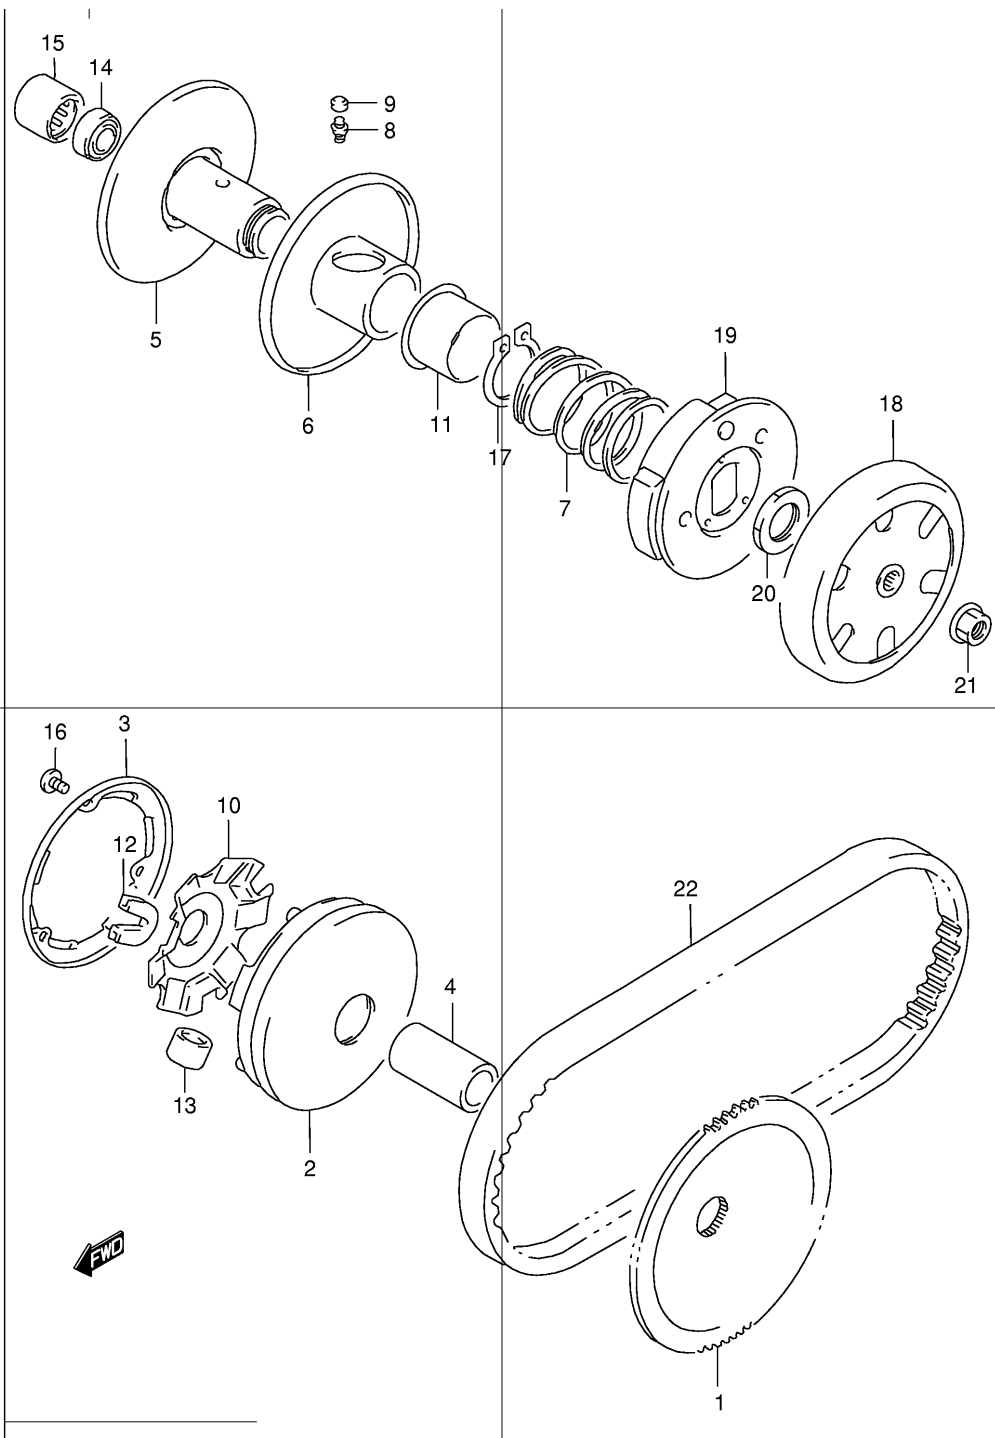

Ref No	Part No	Description
1	21111-43E00	Face, Fixed Drive
2	21120-43E02	Face, Movable Drive
3	21122-43E00	Cover, Movable Drive
4	21125-43E01	Spacer, Movable Drive
5	21210-43E00	Face, Fixed Driven
6	21240-43E01	Face, Movable Driven
7	21243-20E20	Spring
8	09201-05006	Pin
9	09180-05042	Spacer (5x8.2x3.5)
10	21431-43E00	Plate, Movable Drive
11	21471-03A03	Seat, Movable Driven Face
12	21481-29C40	Damper, Movable Drive
13	21650-41D60	Roller, Movable Drive
14	09262-12018	Bearing (12x24x6)
15	09263-17042	Bearing (17x25x16.7)
16	02142-04103	Screw
17	08331-41246	Circlip
18	21220-43E00	Housing, Clutch
19	21501-43E30	Clutch Assy, Shoe
20	09140-28004	Nut
21	08316-10103	Nut
22	27601-43E00	V Belt, Drive