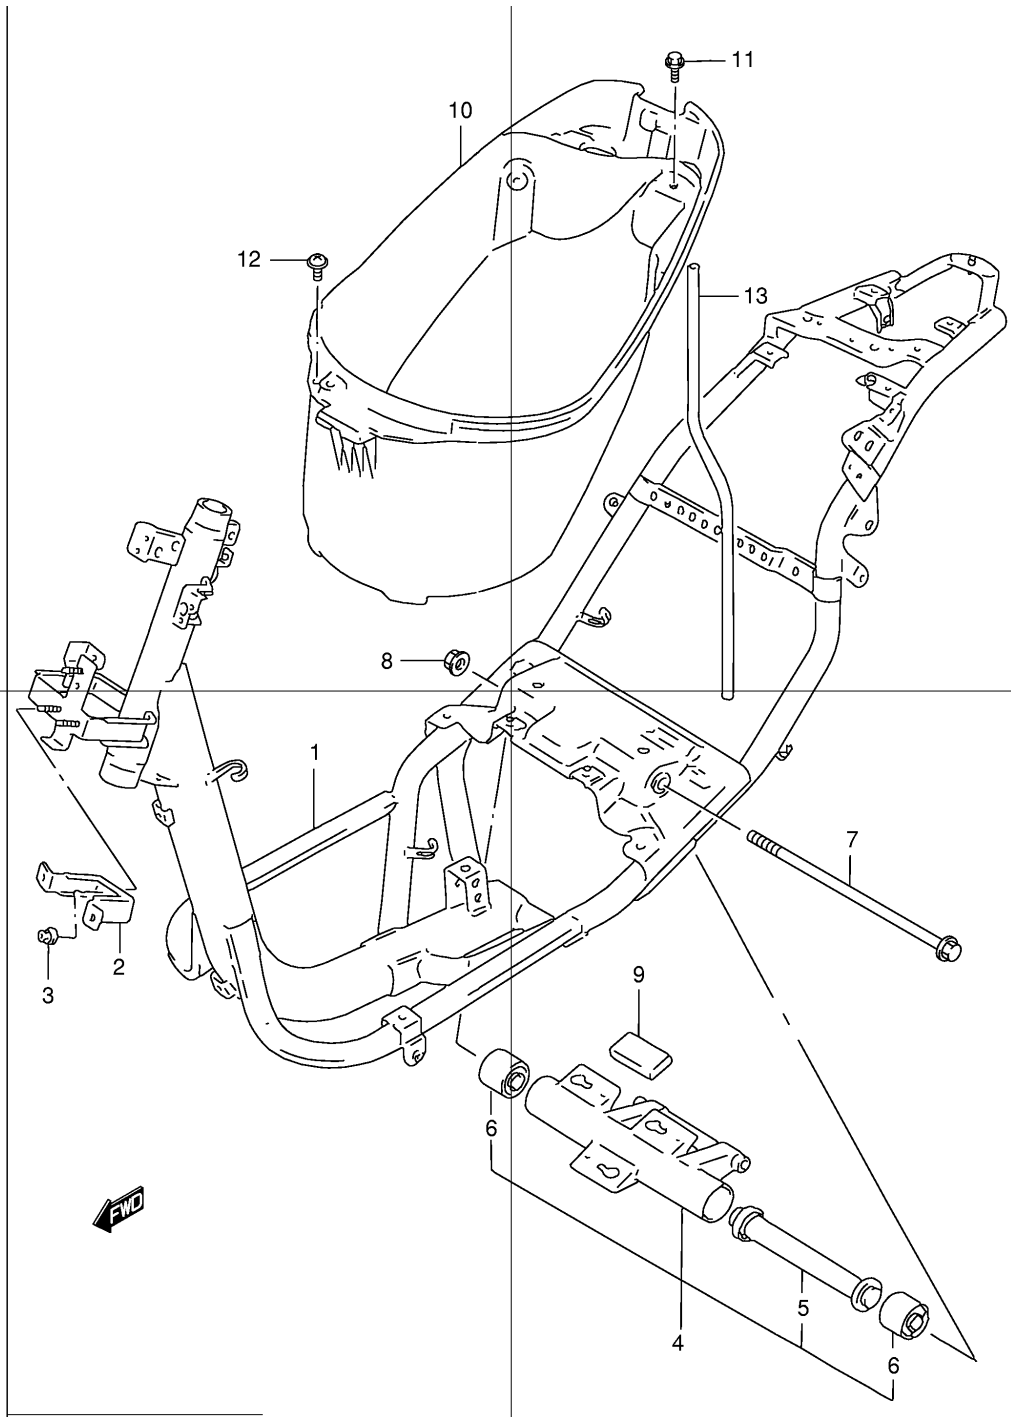

Ref No	Part No	Description
1	41100-43EC0	Frame
2	41150-29C03	Bracket, Front Leg
3	08316-10063	Nut
4	41180-43820	Bracket Set, Crankcase
5	41170-43E10	• . Spacer, Crankcase Bracket
6	09319-10074	• . Bush
7	09103-10154	Bolt (10x245)
8	08319-31107	Nut
9	41185-43E00	Cushion, Swinging Stop
10	92211-43E01	Box, Helmet
11	09116-06001	Bolt (6x12)
12	03541-15163	Screw
13	09352-70113-00B	Hose, Oil Drain (l:2000->50)