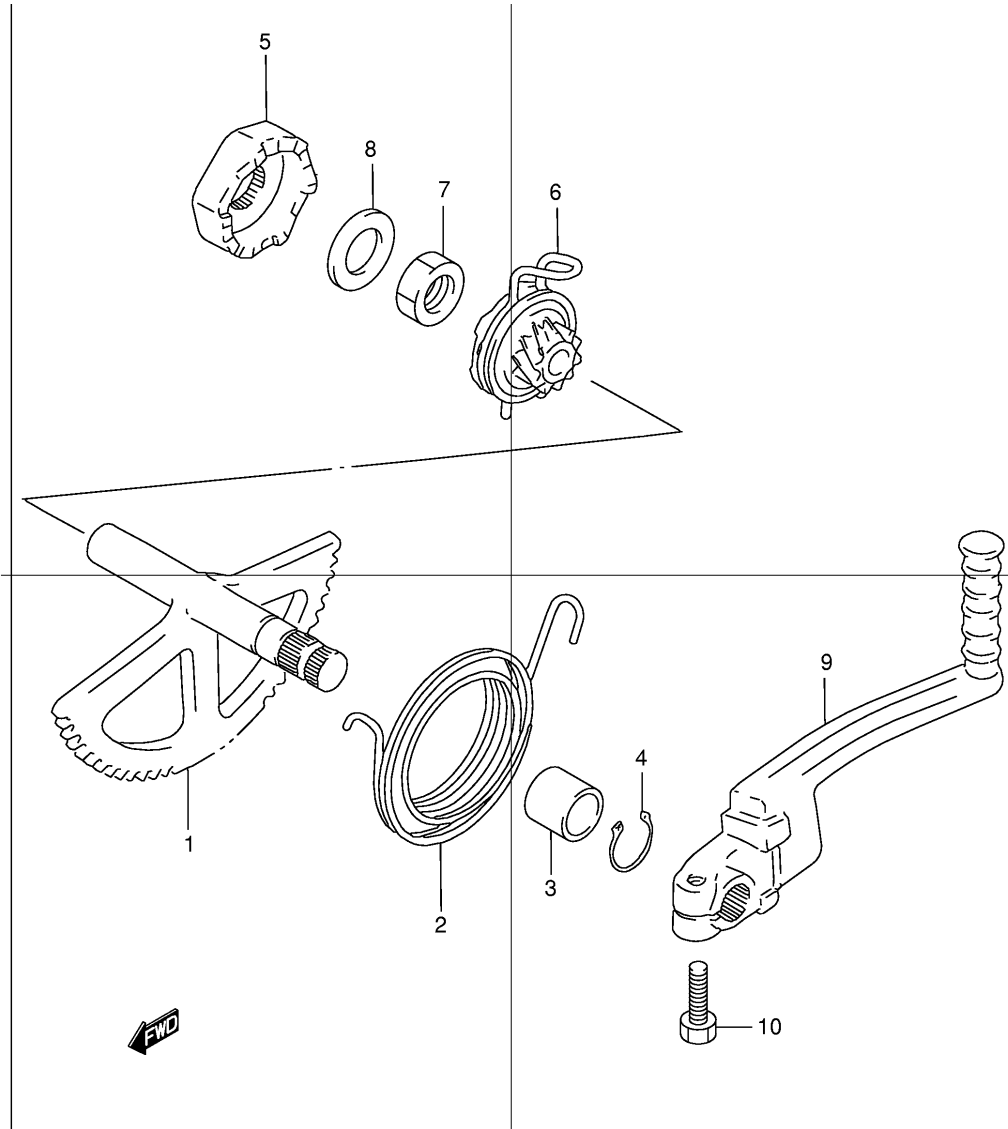

Ref No	Part No	Description
1	26210-43E01	Shaft Kick
2	26212-43E00	Spring, Kick Starter Shaft
3	09300-14011	Bush (14x18x15)
4	08331-31146	Circlip
5	26231-43E00	Starter, Kick Rh
6	26200-43E20	Gear Assy, Kick Starter Driven
7	09140-12039	Nut
8	09164-12020	Washer
9	26300-43E11	Lever Assy, Kick Starter
10	01500-06203	Bolt