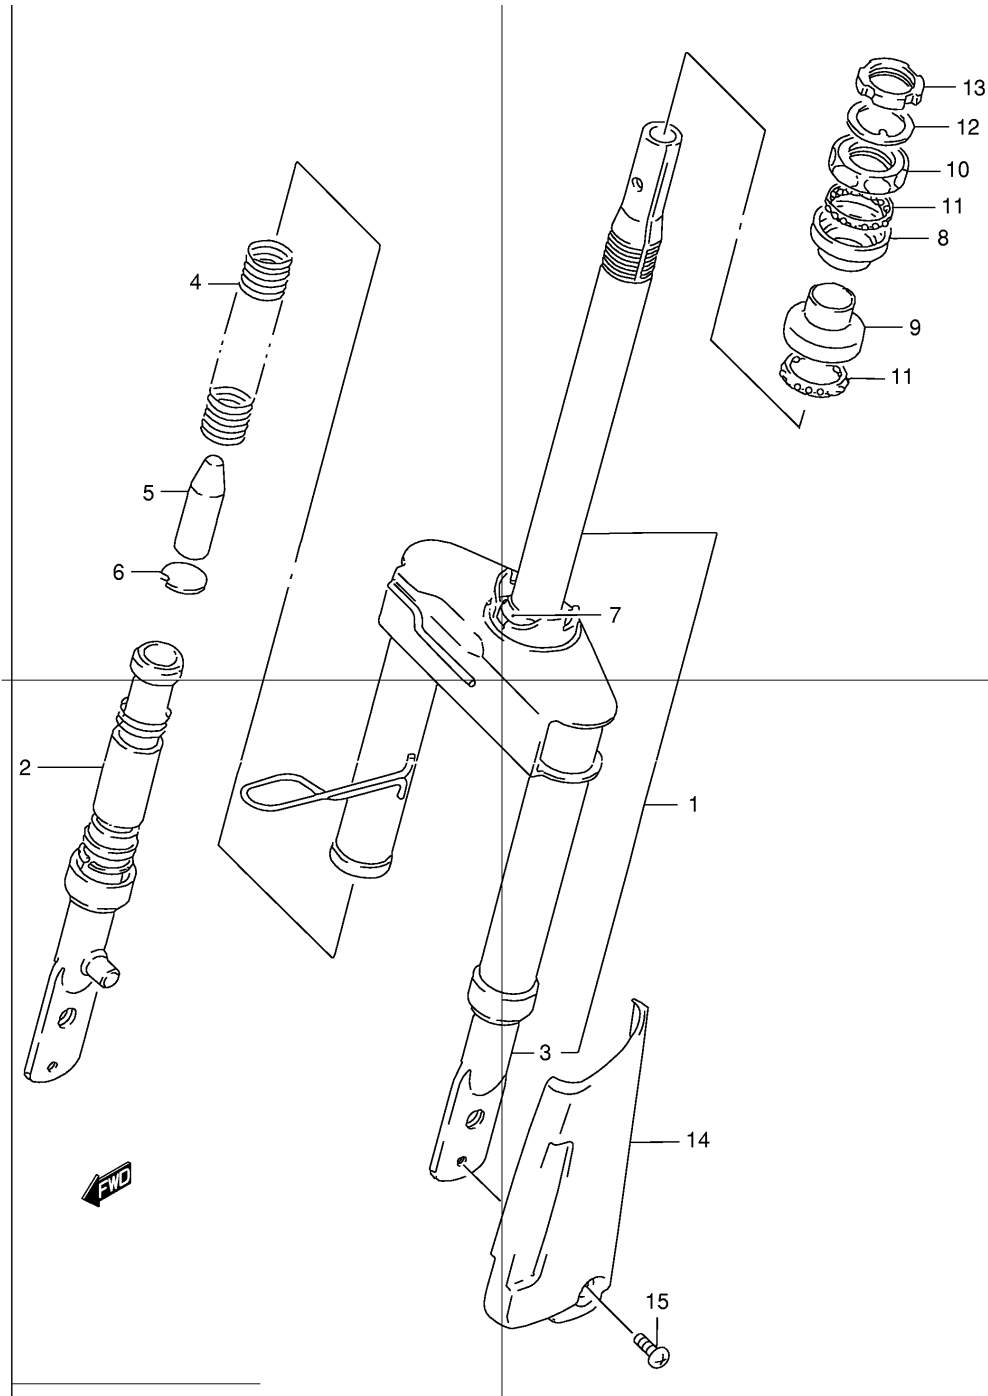

Ref No	Part No	Description
1	51100-43860	Fork Set, Front
2	51110-36C00	. Tube Assy, Lower Rh
3	51120-36C00	. Tube Assy, Lower Lh
4	51171-36C00	. Spring
5	51292-10B00	. Stopper, Rubber
6	09242-26002	. Washer
7	51622-29C10	. Race, Steering Outer Lower
8	51611-02200	Race, Steering Inner Upper
9	51612-02200	Race, Steering Inner Lower
10	51621-02200	Race, Steering Outer Upper
11	09269-34001	Bearing
12	09166-26001	Washer
13	99800-10420	Nut, Steering Stem Lock
14	52450-39C00-291	Cover Set, Front Fork (black)
15	02142-06123	Screw