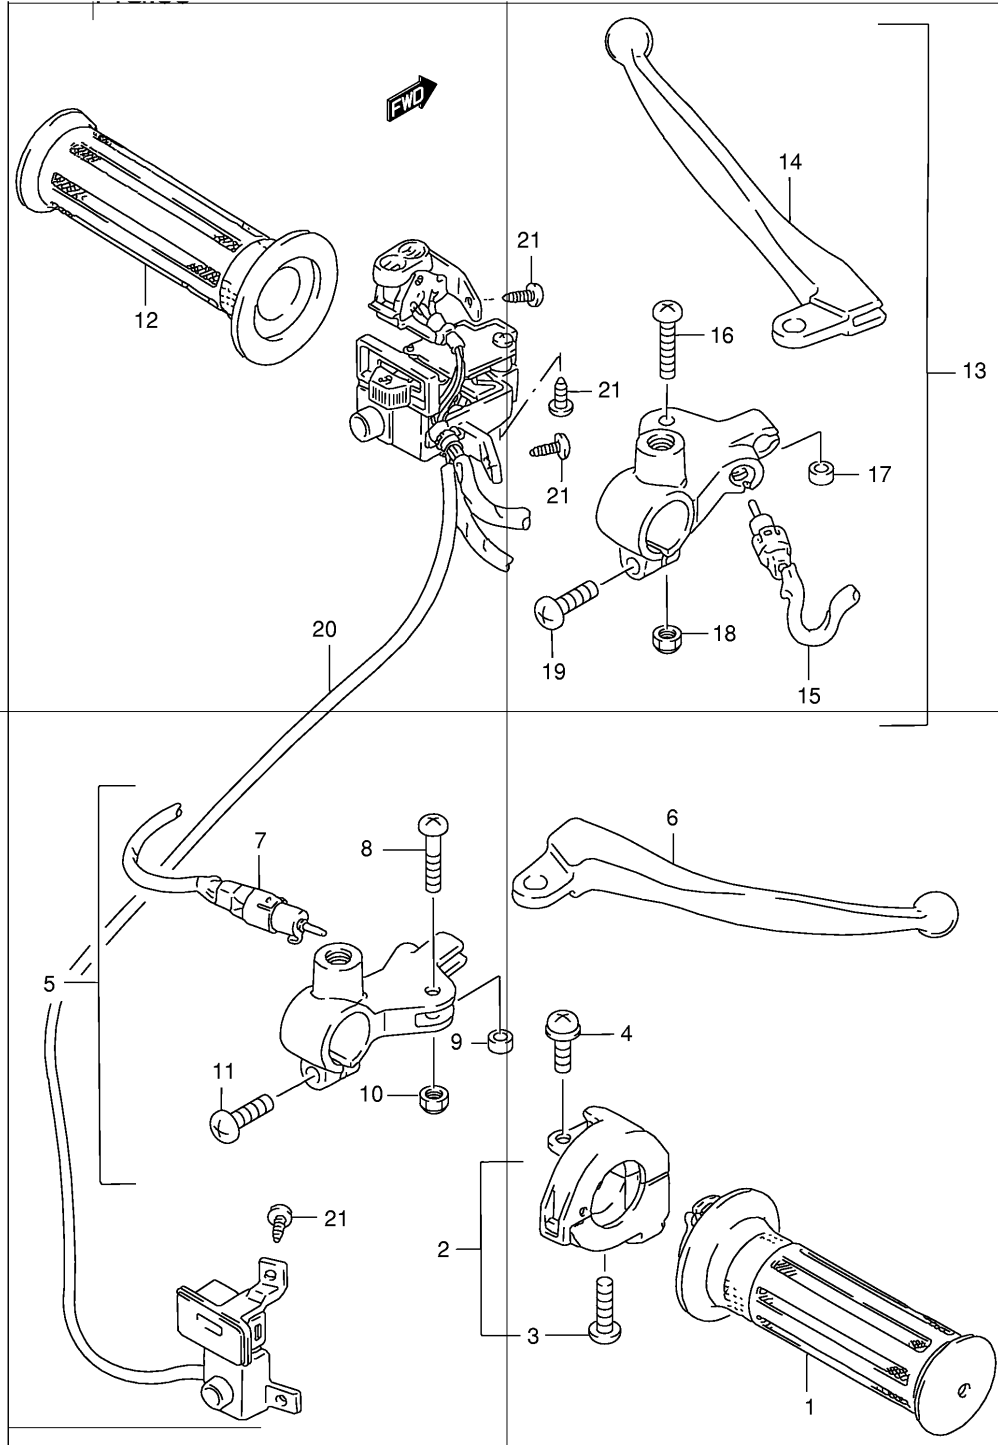

HANDLE LEVER

Ref No	Part No	Description
1	57110-09401	Grip, Throttle
2	57100-43EA0	Case Assy, Throttle
3	02112-05207	. . Screw
4	09136-05040	Screw
5	57300-25E00	Lever Assy, Front Brake
6	57421-02410	. . Lever, Front Brake
7	57470-25E00	. . Switch Assy, Brake
8	02112-05257	. . Screw
9	57435-12900	. . Spacer
10	08319-21057	. . Nut
11	02112-06207	. . Screw
12	57211-11B00-291	Grip, Lh (black)
13	57500-25E10	Lever Assy, Rear Brake
14	57621-02410	. . Lever, Rear Brake
15	57470-25E00	. . Switch Assy, Brake
16	02112-05257	. . Screw
17	57435-12900	. . Spacer
18	08319-21057	. . Nut
19	02112-06207	. . Screw
20	37200-43EA0	Switch Assy, Handle
21	03541-04123	Screw