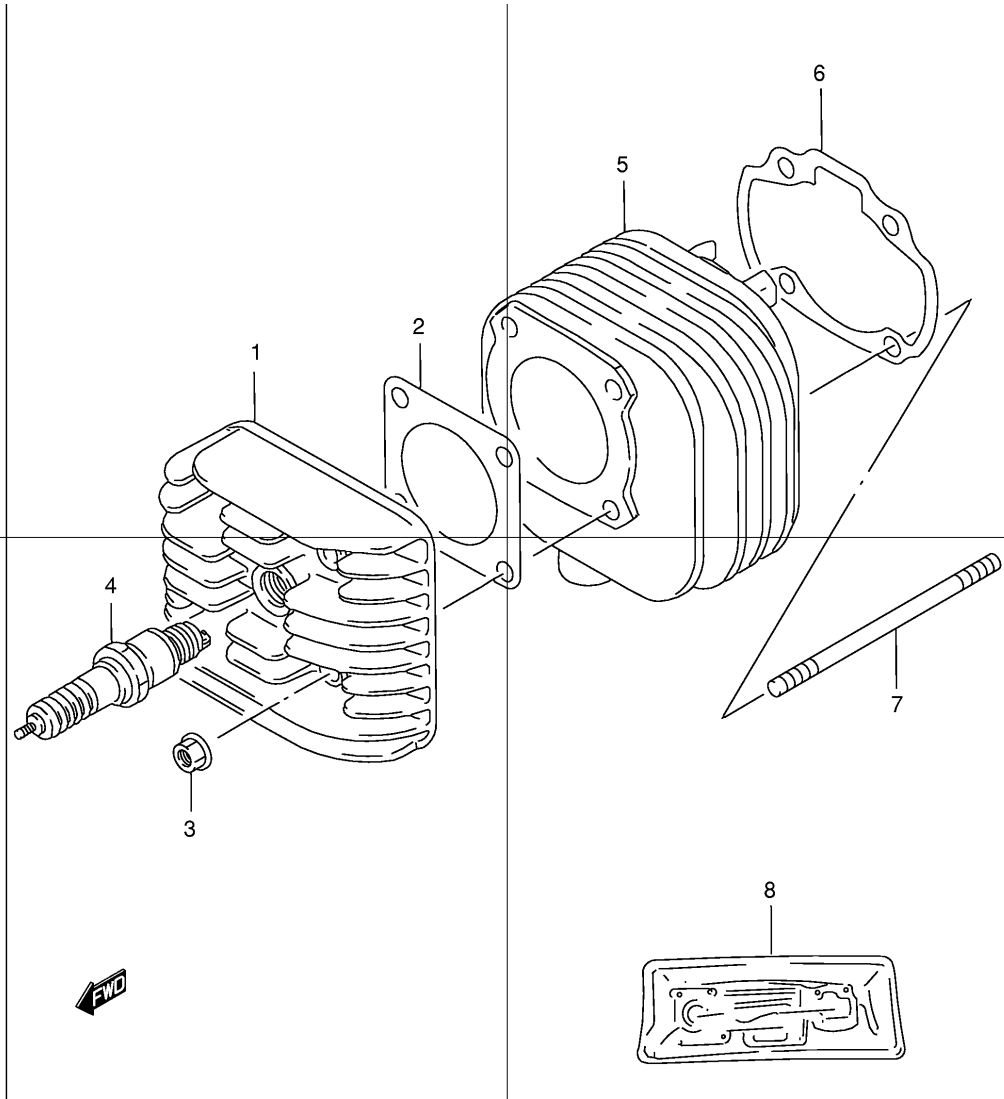

Ref No	Part No	Description
1	11111-37B03	Head, Cylinder
2	11141-43E00	Gasket, Cylinder Head
3	08316-10063	Nut
4	09482-00141	Spark Plug (ngk,bpr6hs)
4	09482-00243-111	Spark Plug (denso,w20fpr)
5	11211-18F00-0F0	Cylinder
6	11241-03A10	Gasket, Cylinder
7	01421-06858	Stud Bolt
8	11400-43871	Gasket Set

Ref No	Part No	Description	
1	11340-43E10	Cover, Clutch	
2	11482-43E00	Gasket, Clutch Cover	
3	09116-06177	Bolt	
4	09116-06178	Bolt (6x35)	
5	09116-06179	Bolt	
6	11485-43E00	Gasket, Clutch Cover Hole	
7	11486-43E00	Cushion, Clutch Cover Inner	No.1
8	11487-43E00	Cushion, Clutch Cover Inner	No.2