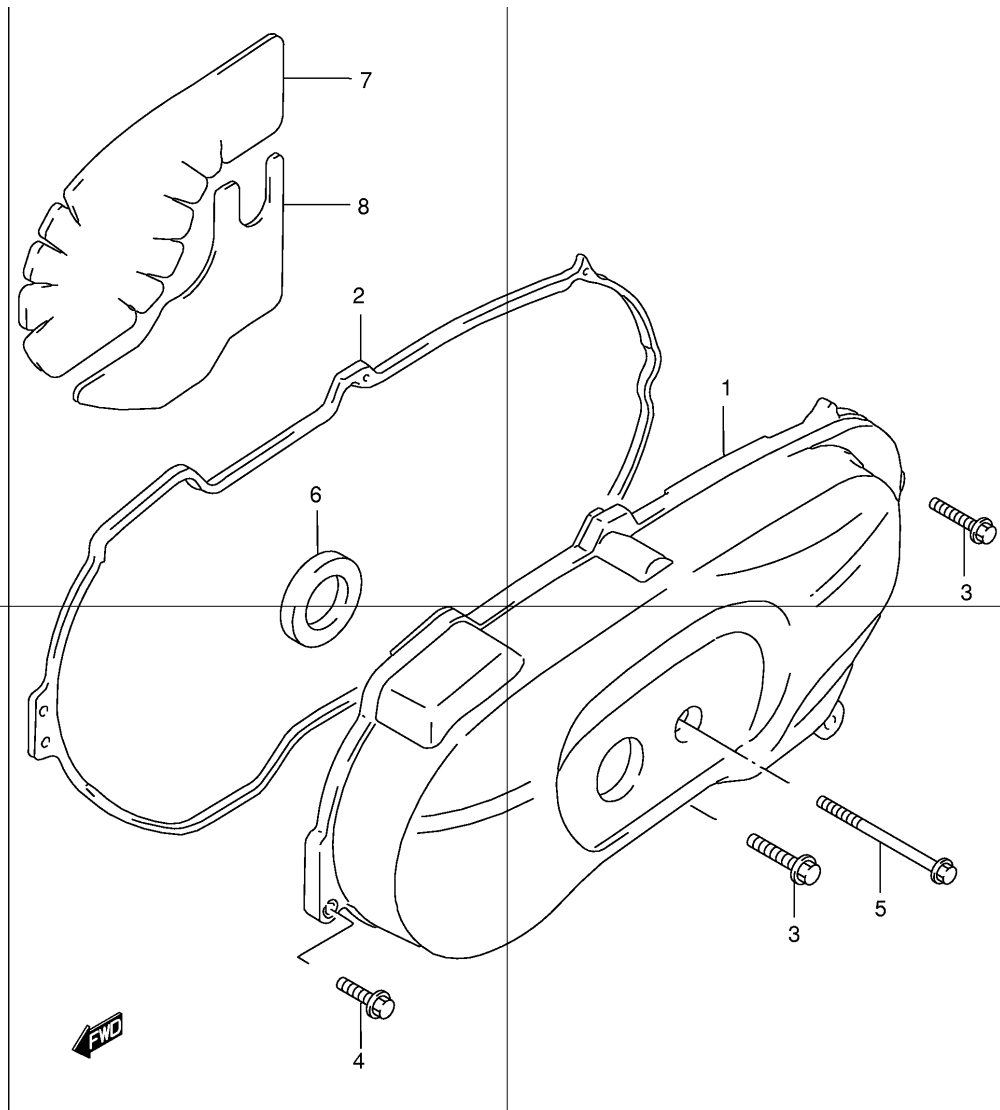

Ref No	Part No	Description	
1	11340-43E10	Cover, Clutch	
2	11482-43E00	Gasket, Clutch Cover	
3	09116-06177	Bolt	
4	09116-06178	Bolt (6x35)	
5	09116-06179	Bolt	
6	11485-43E00	Gasket, Clutch Cover Hole	
7	11486-43E00	Cushion, Clutch Cover Inner	No.1
8	11487-43E00	Cushion, Clutch Cover Inner	No.2