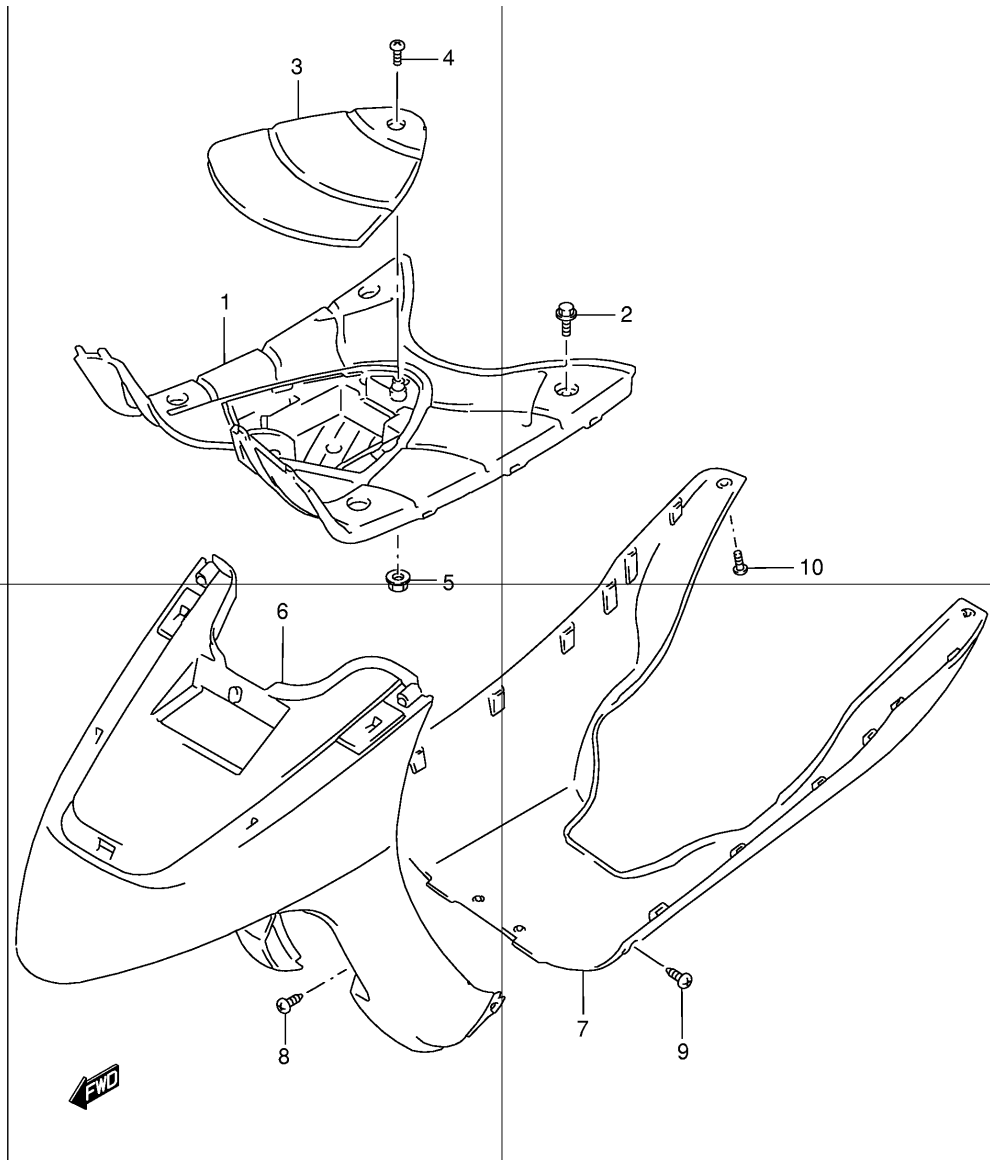

Ref No	Part No	Description
1	48121-43E00-291	Shield, Leg Rear (black)
2	09116-06165	Bolt (6x16)
3	48125-43E00-291	Lid, Maintenance (black)
4	09132-06015	Screw
5	08316-10063	Nut
6	48137-43EC0-26B	Shield, Leg Lower (gray)
7	48138-43E11-26B	Shield, Leg Lower Rear (gray)
8	03541-04163	Screw
9	02142-06123	Screw
10	03242-05163	Screw