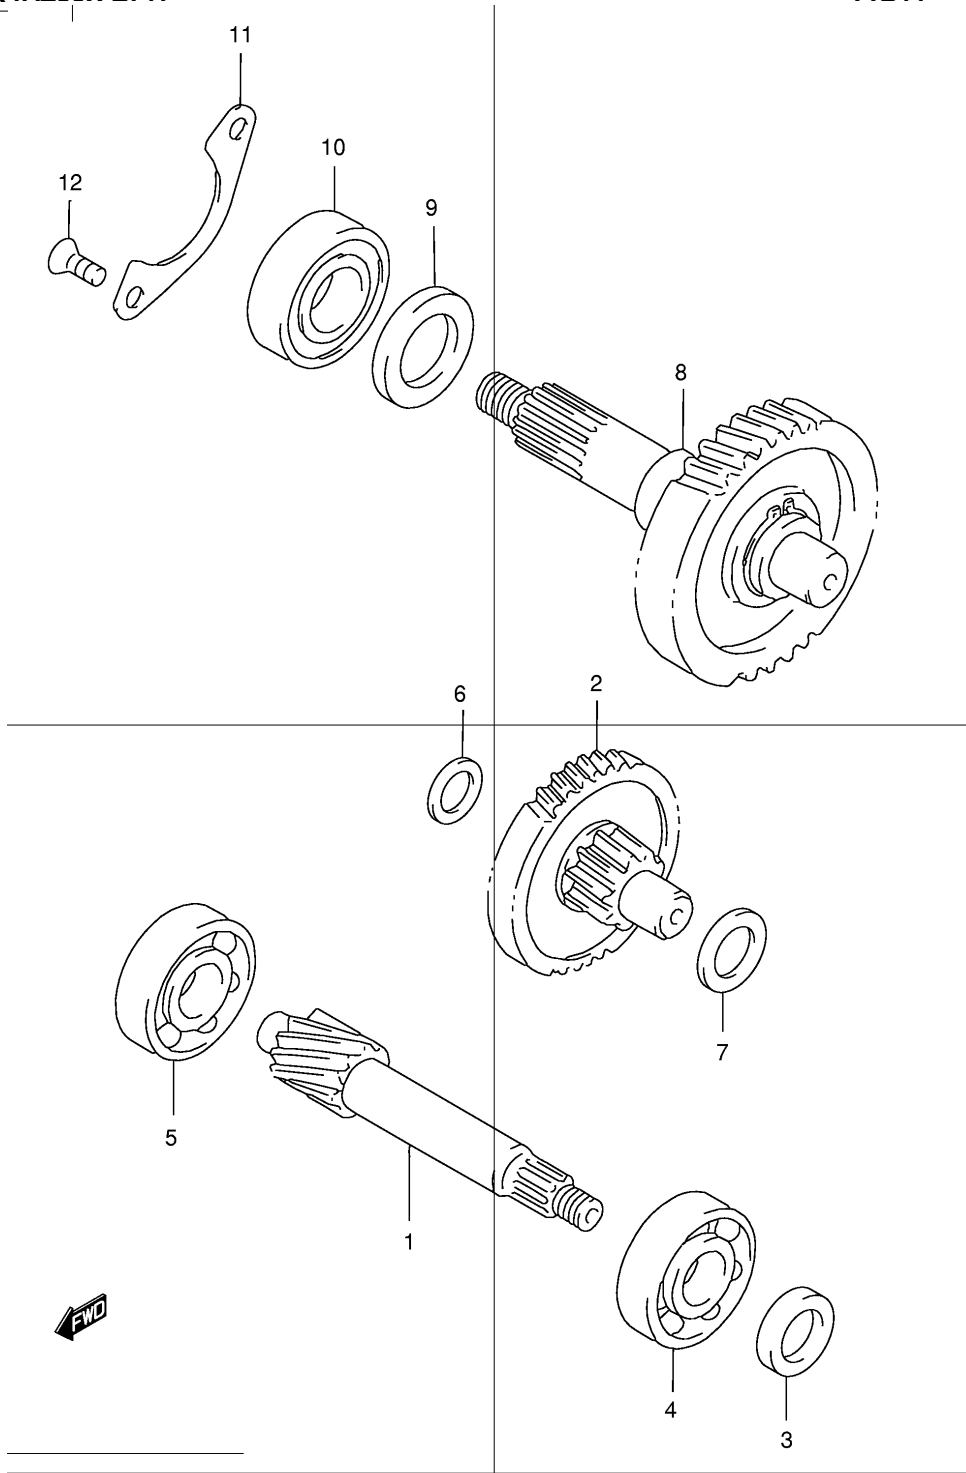

Ref No	Part No	Description
1	16100-43E10	Pump Assy, Oil
2	16731-37B00	Gasket, Oil Pump
3	07130-05163	Bolt
4	09359-45854-600	Hose (4.5x8.5,6x9.5,l:600)
5	16821-43E00	Hose, Oil No.1 (l:50)
6	16850-06F00	Filter, Oil (0,1)
7	09401-09403	Clip
8	09352-20503-600	Hose (2x5x600)
9	09401-04401	Clip
10	09401-08401	Clip
11	16331-43E00	Gear, Oil Pump Driven
12	16910-41D00	Valve, Oil Hose No.2 Check
13	09351-10127-600	Hose (10x12x600)

Ref No	Part No	Description
--------	---------	-------------

1	17110-43E00	Fan, Cooling
2	02112-16123	Screw
3	17130-43E00	Cowling, Fan
4	17120-43E00	Cowling, Cylinder
5	09180-06285	• . Spacer
6	02112-06203	Screw
7	02142-06303	Screw
8	03111-16203	Screw

Ref No	Part No	Description
1	21111-43E00	Face, Fixed Drive
2	21120-43E02	Face, Movable Drive
3	21122-43E00	Cover, Movable Drive
4	21125-43E01	Spacer, Movable Drive
5	21210-43E00	Face, Fixed Driven
6	21240-43E01	Face, Movable Driven
7	21243-20E20	Spring
8	09201-05006	Pin
9	09180-05042	Spacer (5x8.2x3.5)
10	21431-43E00	Plate, Movable Drive
11	21471-03A03	Seat, Movable Driven Face
12	21481-29C40	Damper, Movable Drive
13	21650-41D60	Roller, Movable Drive
14	09262-12018	Bearing (12x24x6)
15	09263-17042	Bearing (17x25x16.7)
16	02142-04103	Screw
17	08331-41246	Circlip
18	21220-43E00	Housing, Clutch
19	21501-43E30	Clutch Assy, Shoe
20	09140-28004	Nut
21	08316-10103	Nut
22	27601-43E00	V Belt, Drive

Ref No	Part No	Description
1	24131-36C20	Shaft, Drive
2	24150-43E40	Shaft, Idle
3	09283-17023	Oil Seal (17x28x5.5)
4	08110-62030	Bearing
5	08113-62017	Bearing
6	09181-12167	Washer (12x20x1.0)
7	08211-16251	Thrust Washer
8	24140-43E01	Shaft, Rear Axle (nt:48)
9	09283-27010	Oil Seal (27x40x6)
10	08130-62047	Bearing
11	24751-07900	Retainer, Rear Axle Shaft
12	02122-06163	Screw