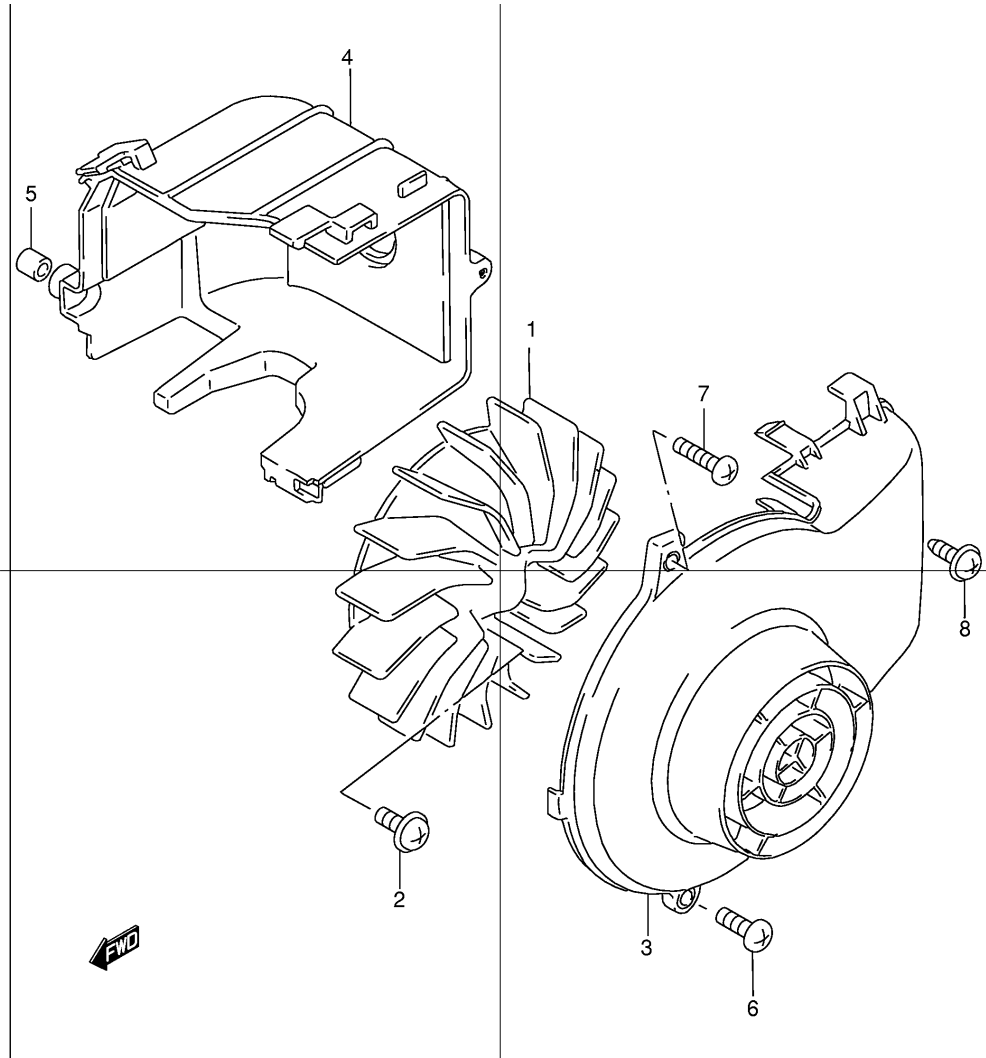

Ref No	Part No	Description

1	17110-43E00	Fan, Cooling
2	02112-16123	Screw
3	17130-43E00	Cowling, Fan
4	17120-43E00	Cowling, Cylinder
5	09180-06285	• . Spacer
6	02112-06203	Screw
7	02142-06303	Screw
8	03111-16203	Screw