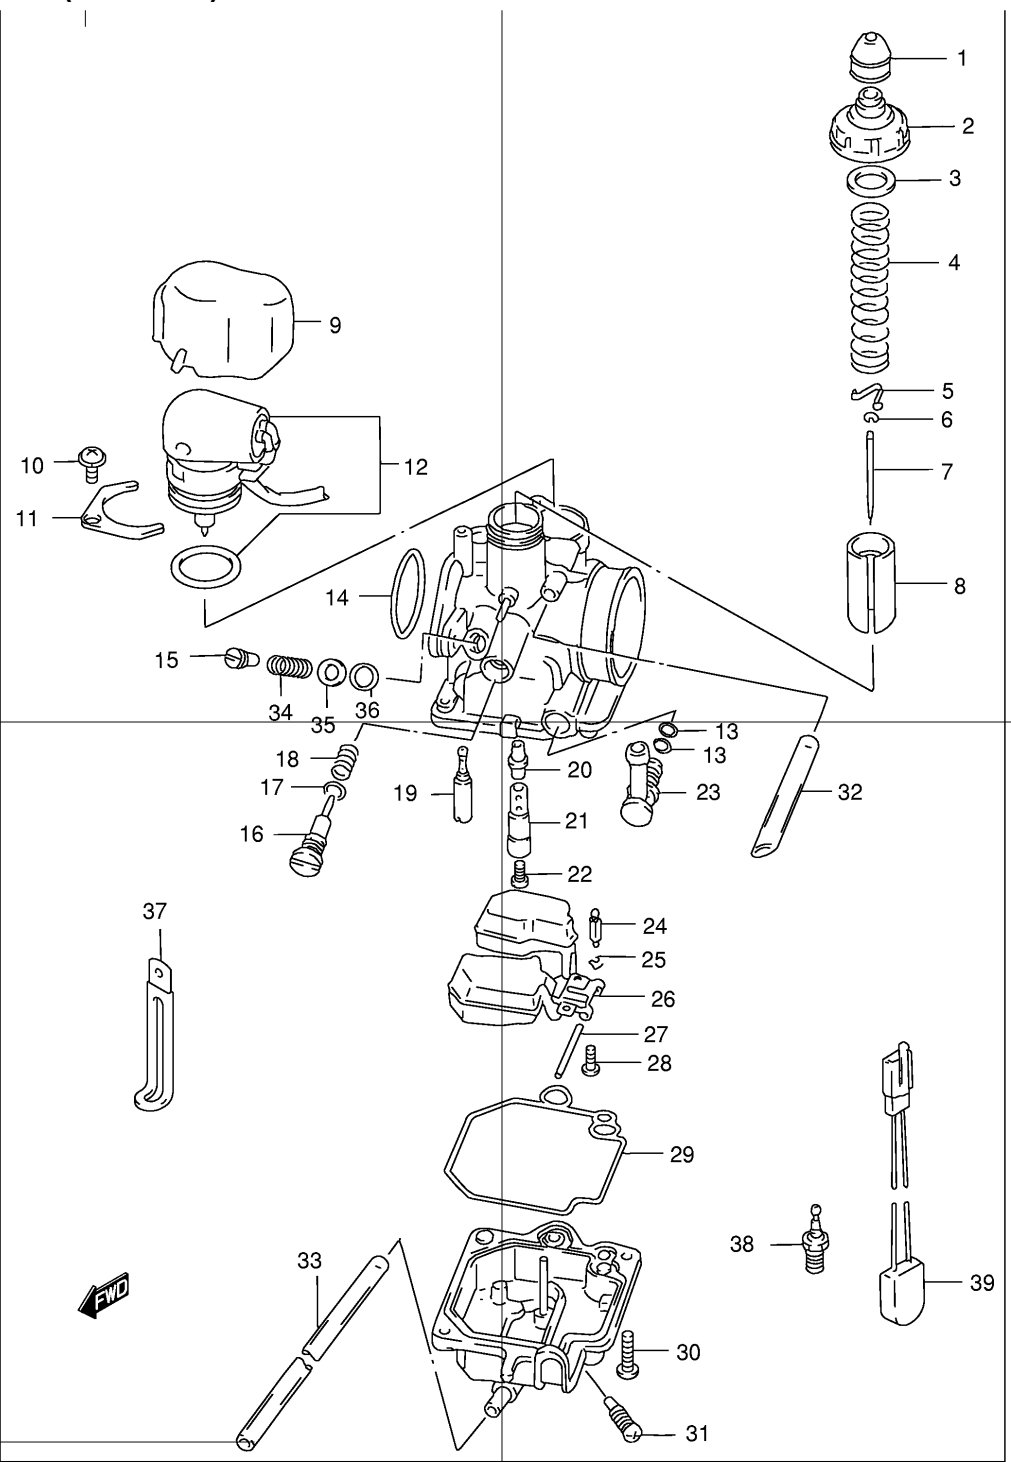

Ref No	Part No	Description
1	11111-37B03	Head, Cylinder
2	11141-43E00	Gasket, Cylinder Head
3	08316-10063	Nut
4	09482-00141	Spark Plug (ngk,bpr6hs)
4	09482-00243-111	Spark Plug (denso,w20fpr)
5	11211-18F00-0F0	Cylinder
6	11241-03A10	Gasket, Cylinder
7	01421-06858	Stud Bolt
8	11400-43871	Gasket Set

Ref No	Part No	Description	
1	11340-43E10	Cover, Clutch	
2	11482-43E00	Gasket, Clutch Cover	
3	09116-06177	Bolt	
4	09116-06178	Bolt (6x35)	
5	09116-06179	Bolt	
6	11485-43E00	Gasket, Clutch Cover Hole	
7	11486-43E00	Cushion, Clutch Cover Inner	No.1
8	11487-43E00	Cushion, Clutch Cover Inner	No.2

Ref No	Part No	Description
1	16100-43E10	Pump Assy, Oil
2	16731-37B00	Gasket, Oil Pump
3	07130-05163	Bolt
4	09359-45854-600	Hose (4.5x8.5,6x9.5,l:600)
5	16821-43E00	Hose, Oil No.1 (l:50)
6	16850-06F00	Filter, Oil (0,1)
7	09401-09403	Clip
8	09352-20503-600	Hose (2x5x600)
9	09401-04401	Clip
10	09401-08401	Clip
11	16331-43E00	Gear, Oil Pump Driven
12	16910-41D00	Valve, Oil Hose No.2 Check
13	09351-10127-600	Hose (10x12x600)

Ref No	Part No	Description
1	24131-36C20	Shaft, Drive
2	24150-43E40	Shaft, Idle
3	09283-17023	Oil Seal (17x28x5.5)
4	08110-62030	Bearing
5	08113-62017	Bearing
6	09181-12167	Washer (12x20x1.0)
7	08211-16251	Thrust Washer
8	24140-43E01	Shaft, Rear Axle (nt:48)
9	09283-27010	Oil Seal (27x40x6)
10	08130-62047	Bearing
11	24751-07900	Retainer, Rear Axle Shaft
12	02122-06163	Screw