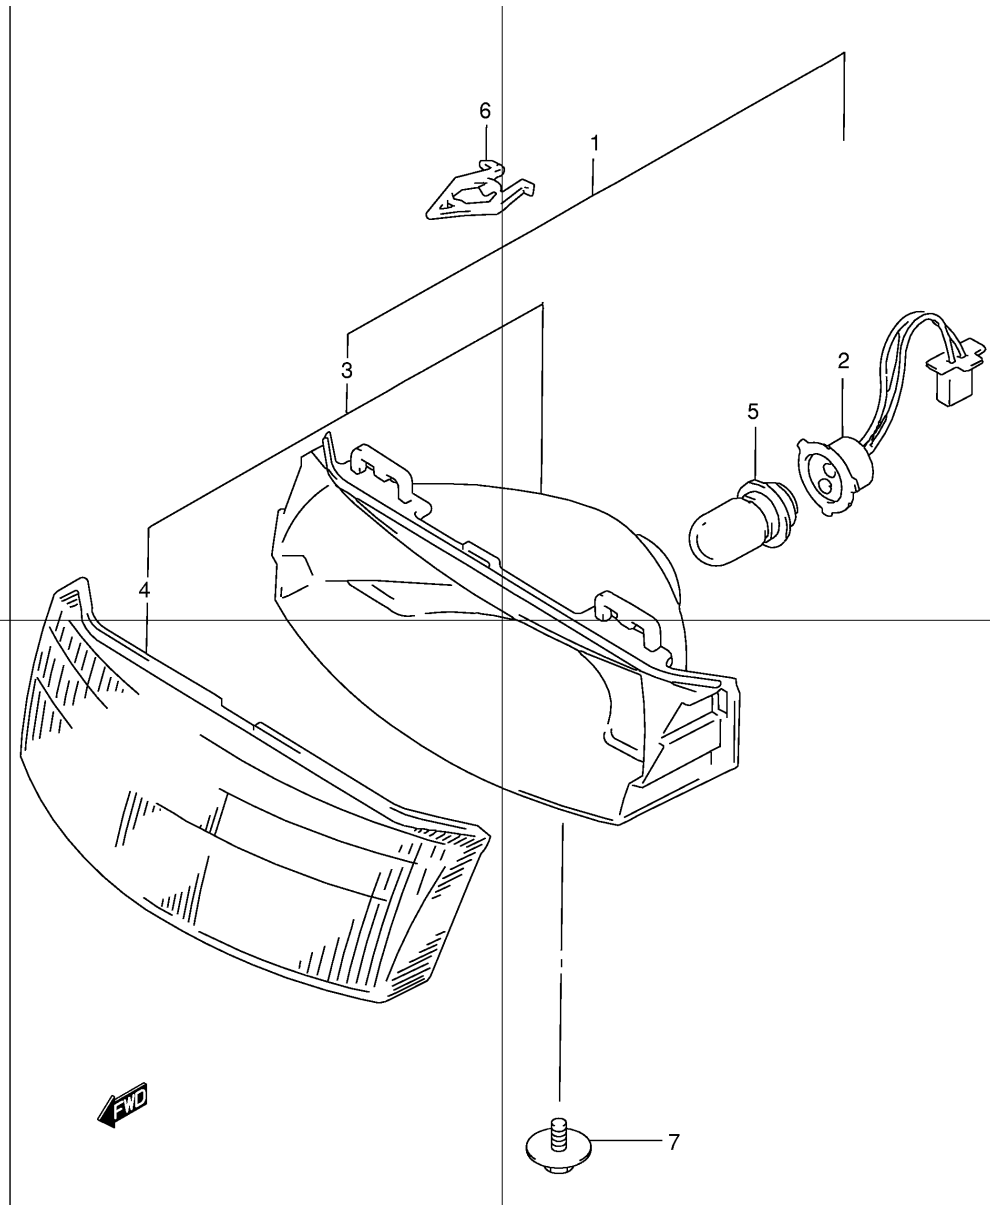

Ref No	Part No	Description
1	35100-39C31-999	Headlamp Assy
2	35171-16A00	• . Socket
3	35121-39C11	• . Unit, Headlamp
4	35124-39C10	•• .. Lens
5	09471-12171	• . Bulb (12v,30/30w)
6	35194-39C00	Stopper, Headlamp Fitting
7	09136-05051	Screw