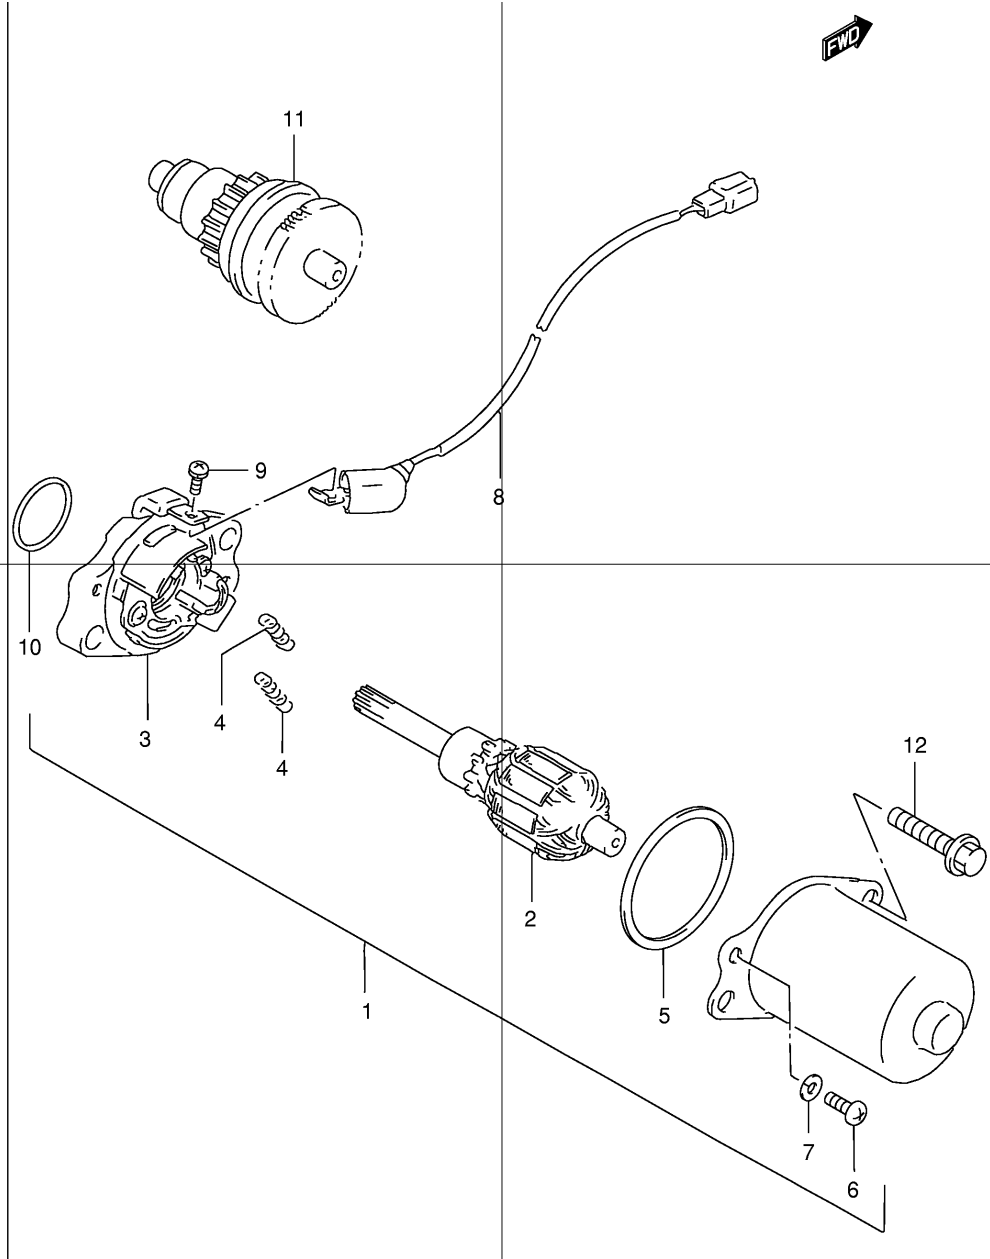

Ref No	Part No	Description
1	31100-36C02	Motor Assy, Starting
2	31311-37B01	. Armature Assy
3	31130-37B01	. Holder Assy, Brush
4	31135-47A00	. Spring, Brush
5	31157-03A00	. Gasket
6	02112-34103	. Screw
7	08321-01043	. Lock Washer
8	31142-37B01	. Wire, Lead
9	02112-34063	. Screw
10	09280-19005	. O Ring (d:2.4,id:19)
11	31370-37B01	Pinion Assy, Starting Motor
12	01547-06253	Bolt