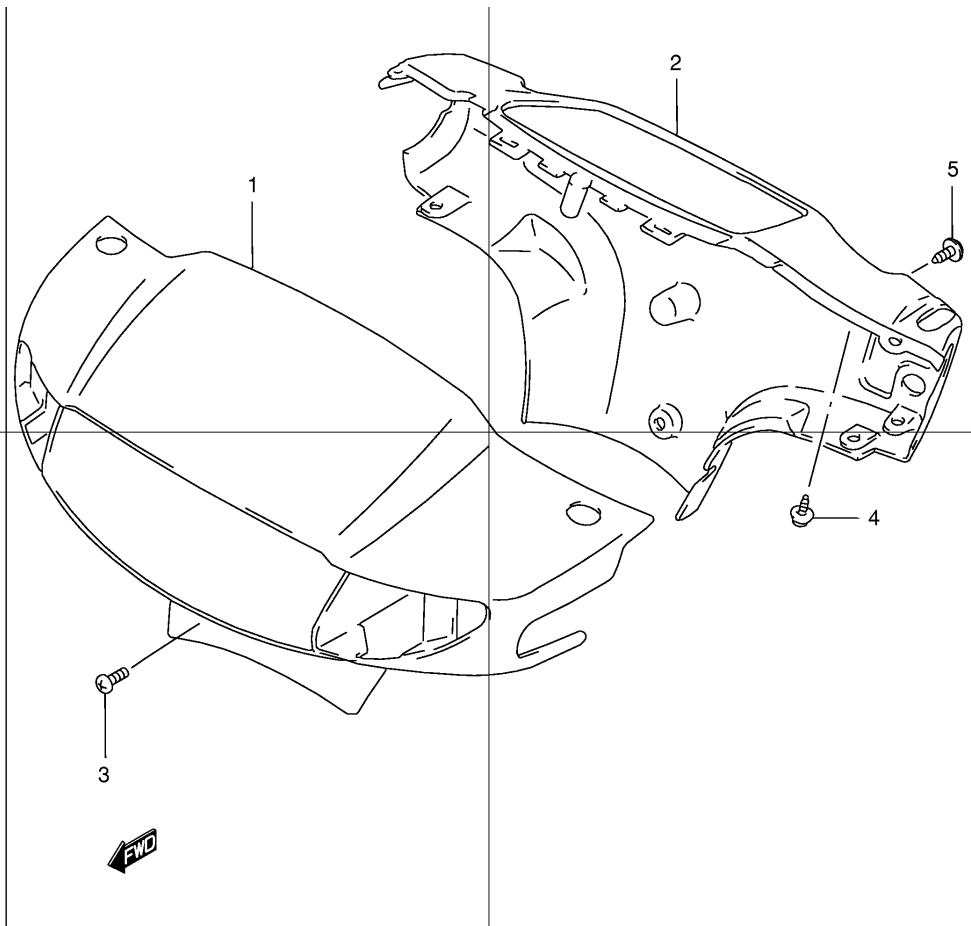

Ref No	Part No	Description
1	56311-39C20-1LE	Cover, Handle Front (blue)
1	56311-39C20-Y7M	Cover, Handle Front (red)
2	56300-43820-291	Cover Set, Handle Rear (black)
3	02142-05123	Screw
4	03512-05163	Screw
5	03541-04163	Screw