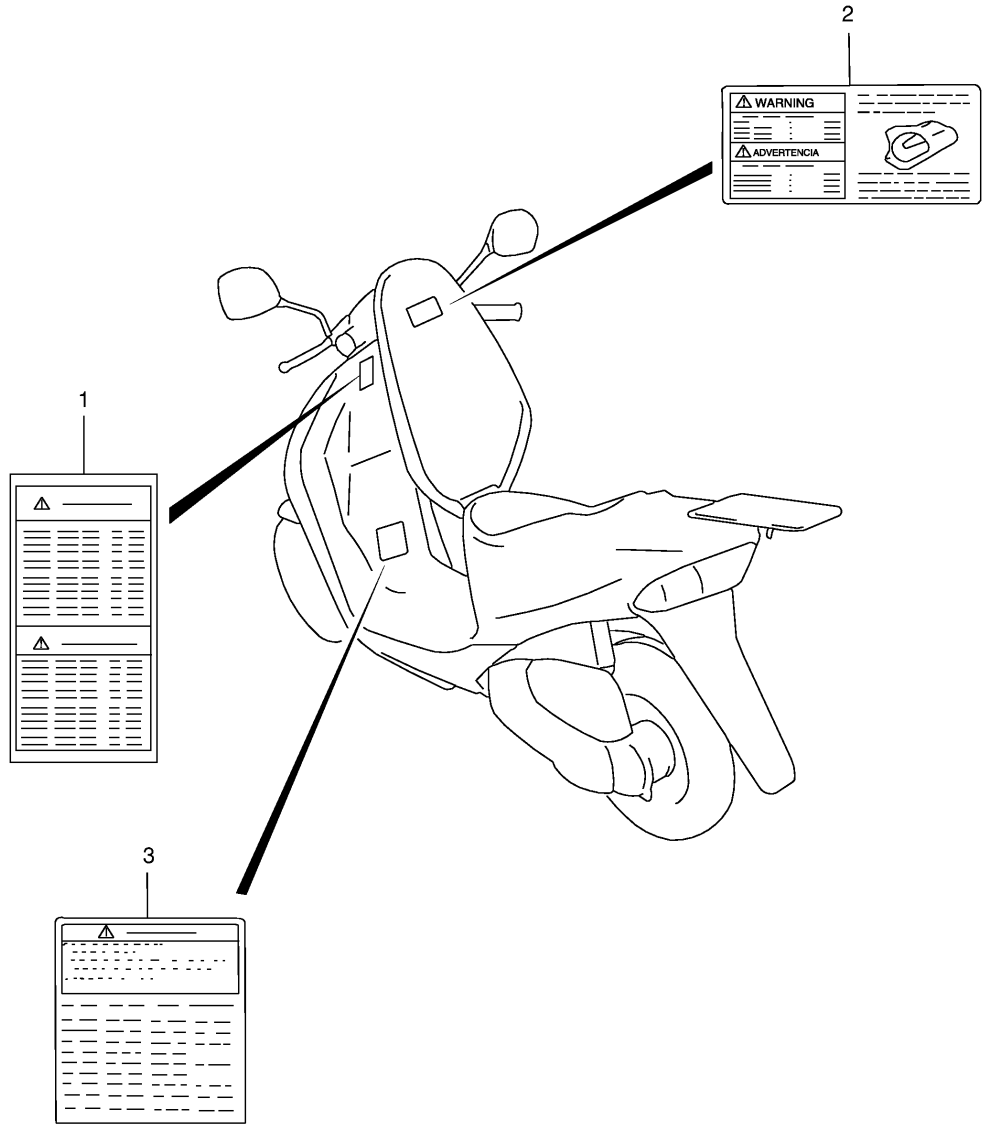

Ref No	Part No	Description
1	68921-36CE0	Label, General Warning
2	68911-43EE0	Label, Loading Capacity
3	68915-14F00	Label, Engine Starting
3	68915-14F50	Label, Engine Starting
4	99011-43E61-01S	Manual, Owner's