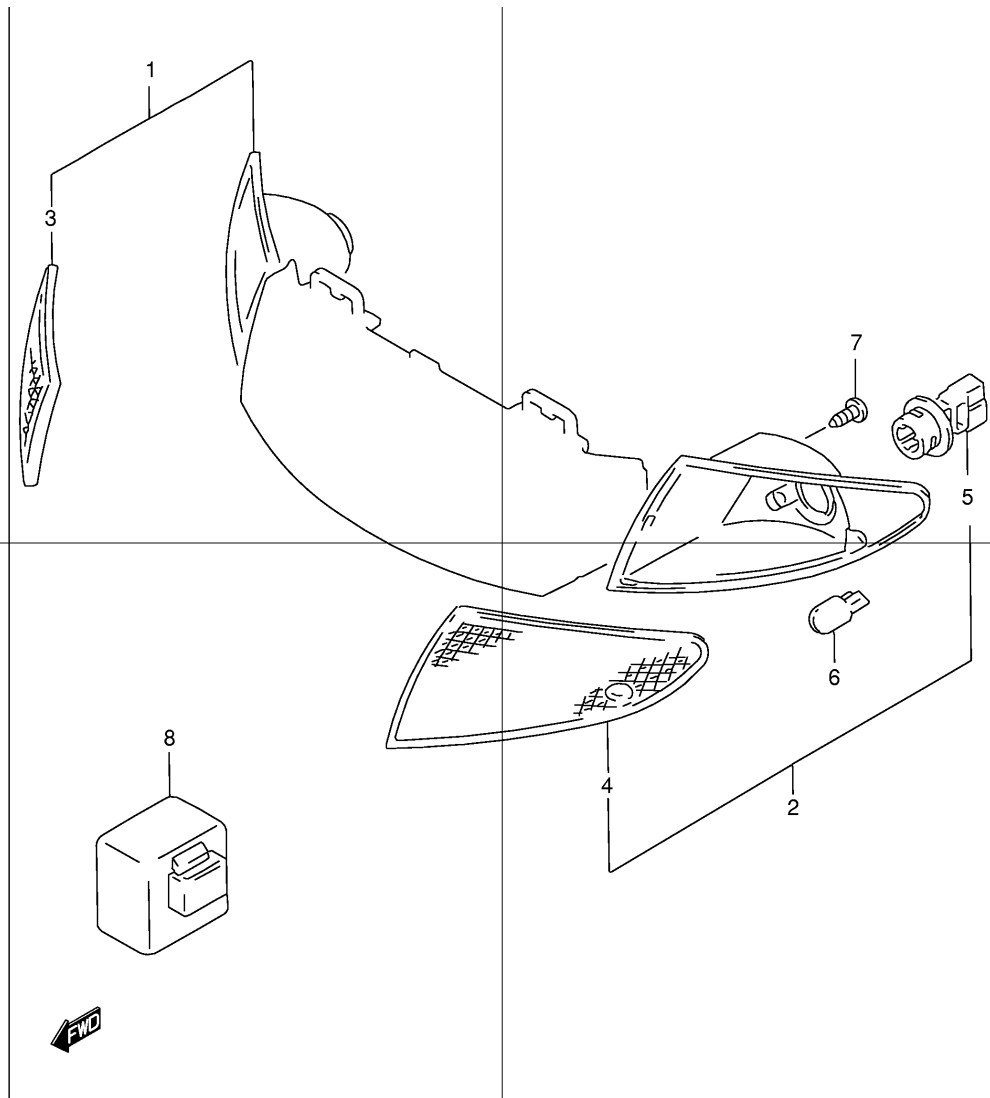

Ref No	Part No	Description
1	35601-43EA0-999	Lamp Assy, Fr Turn Signal Rh
2	35602-43EA0-999	Lamp Assy, Fr Turn Signal Lh
3	35612-39C10	• . Lens, Front Turn Rh
4	35632-39C10	• . Lens, Front Turn Lh
5	35618-70B20	• . Socket
6	09471-12113	Bulb (12v,8w)
7	09132-04030	Tapping Screw
8	38610-43E00	Relay Assy, Turn Signal/buzzer