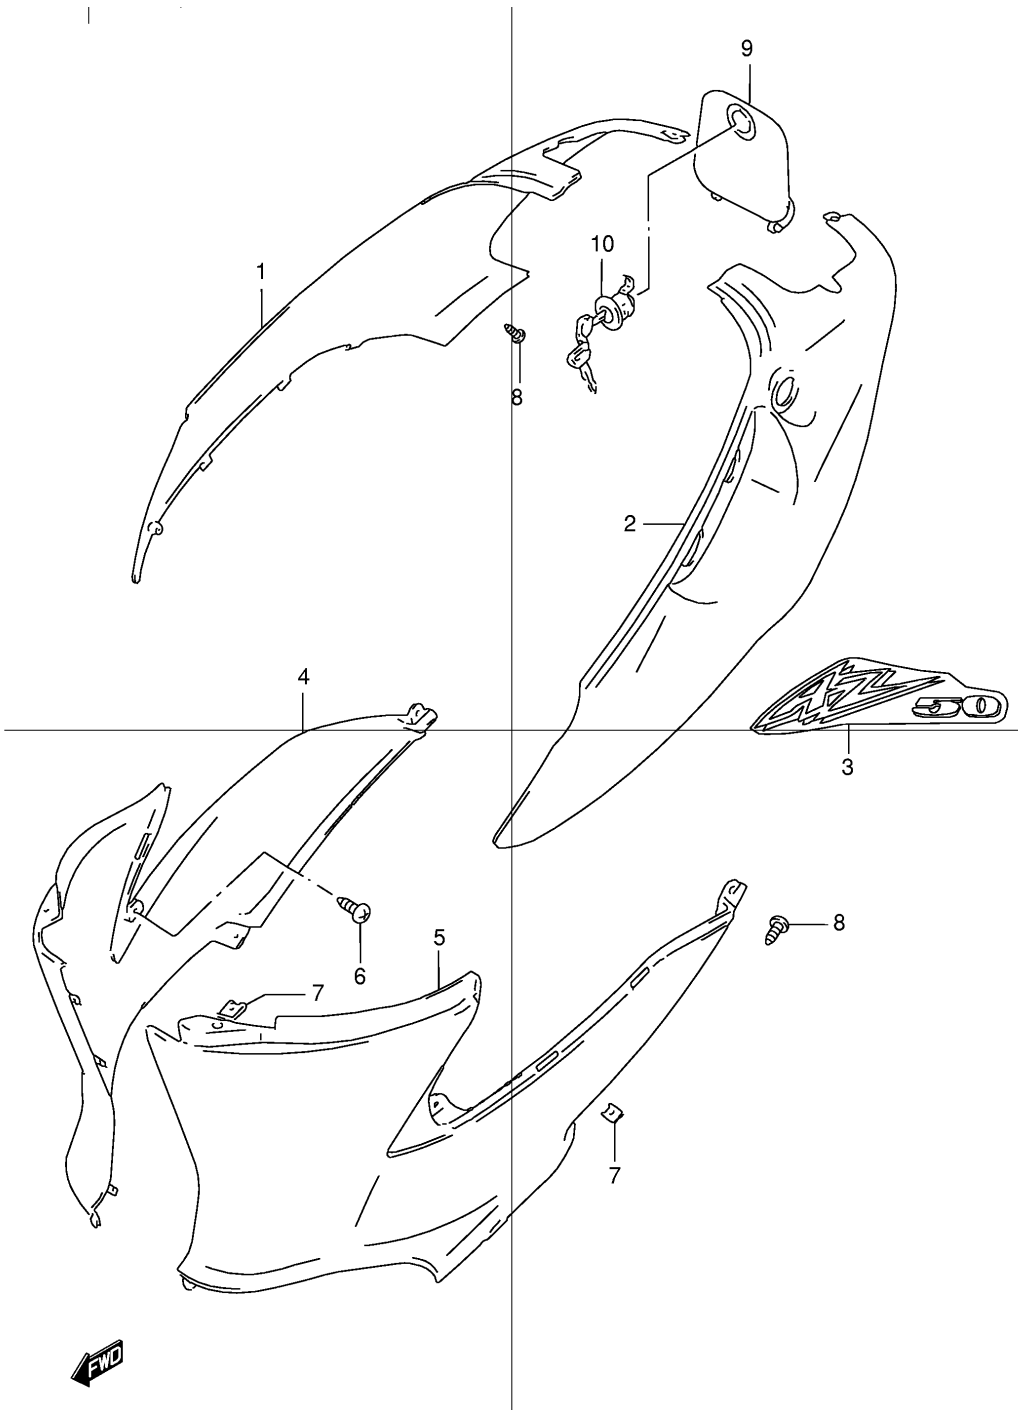

Ref No	Part No	Description
1	47111-43E00-1LE	Cover, Side Rh (blue)
1	47111-43E00-Y7M	Cover, Side Rh (red)
2	47211-43E01-1LE	Cover, Side Lh (blue)
2	47211-43E01-Y7M	Cover, Side Lh (red)
3	68131-43EB0-N1W	Emblem, Frame Cover
4	47121-43E00-291	Cover, Side Lower Rh (black)
5	47221-43E00-291	Cover, Side Lower Lh (black)
6	03541-15123	Screw
7	09148-05004	Nut
8	03541-14163	Screw
9	47371-43E10-1LE	Lid, Upper Cover (blue)
9	47371-43E10-Y7M	Lid, Upper Cover (red)
10	92100-25840	Lock Set, Upper Cover Lid