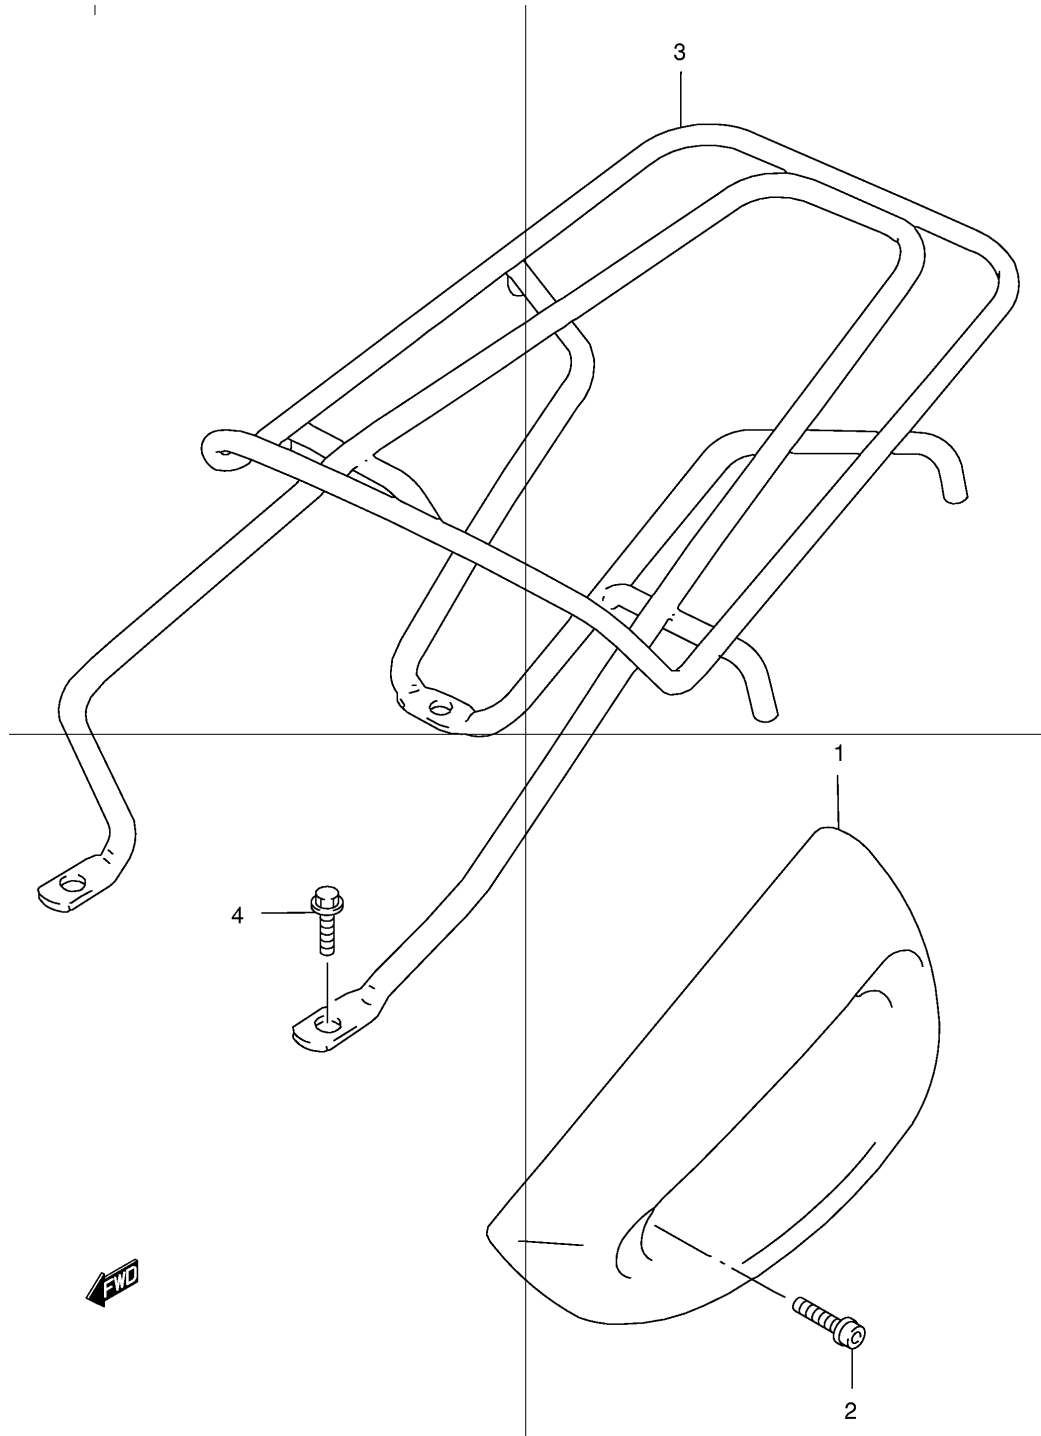

Ref No	Part No	Description
1	43980-43E00-Y0J	Grip, Stand Lh (gray)
2	07120-06203	Bolt
3	46410-43E00	Carrier, Rear
4	01547-06163	Bolt