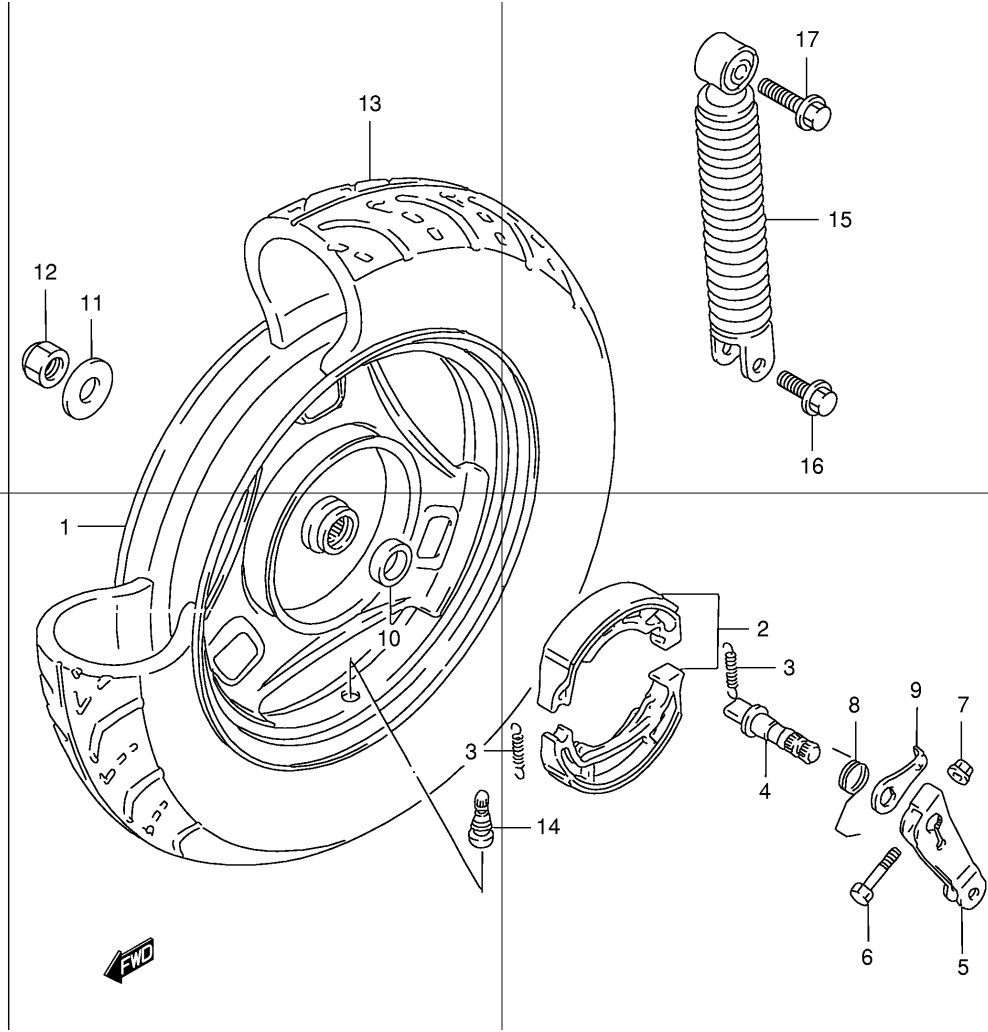

Ref No	Part No	Description	
1	64140-43E00-12R	Wheel, Rear (10x2.15)(silver)	
2	64400-41820	Shoe Set, Rear Brake	
3	09443-07044	Spring	
4	64441-43E00	Cam, Rear Brake	
5	64451-02111	Lever, Rear Brake Cam	
6	09100-06139	Bolt (6x31)	
7	08316-10063	Nut	
8	64484-43E00	Spring, Lever Return	
9	64492-17B02	Plate, Indicator	
10	64741-43E00	Spacer, Rear Axle Inner	
11	09160-16039	Washer	
12	08319-21168	Nut	
13	55110-43E00	Tire, Rear (3.00-10 32j)	Dunlop
13	65110-43E20	Tire, Rear (3.00-10 32j)	Inoue
14	43130-24A00	Valve Assy, Wheel Rim (tr412)	
15	62100-43E00-019	Absorber Assy, Rear Shock	(black)
16	01550-10303	Bolt, Lower (10x30)	
17	01550-10353	Bolt, Upper (10x35)