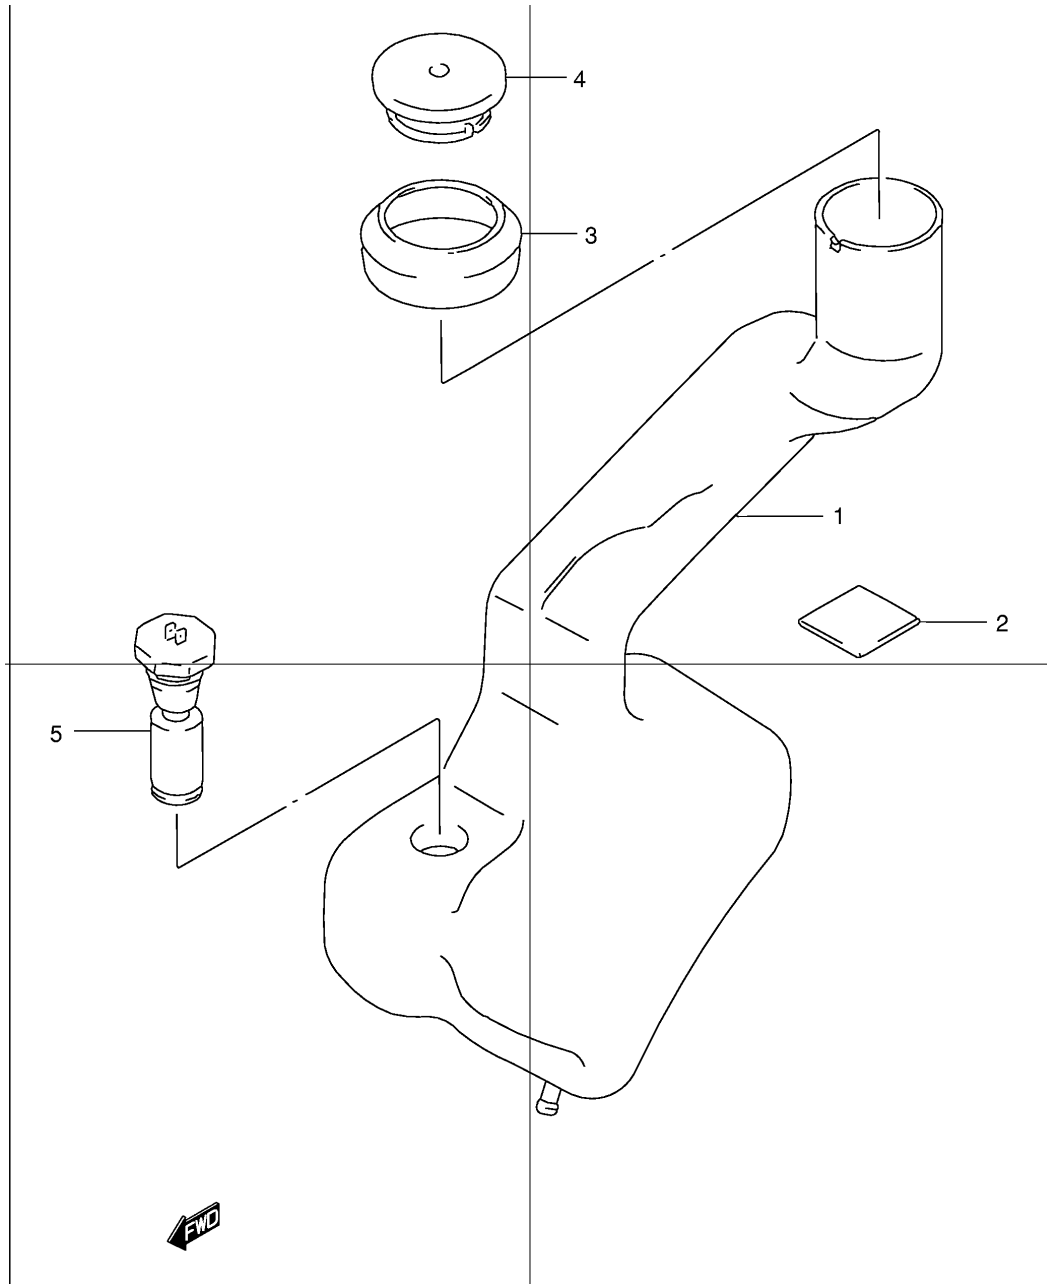

Ref No	Part No	Description
1	44611-43E01	Tank, Oil
2	44281-29C00	Cushion
3	44667-43E00	Rubber, Oil Tank Inlet
4	44651-39C01	Cap, Oil Tank
5	37880-43E00	Switch Assy, Oil Level