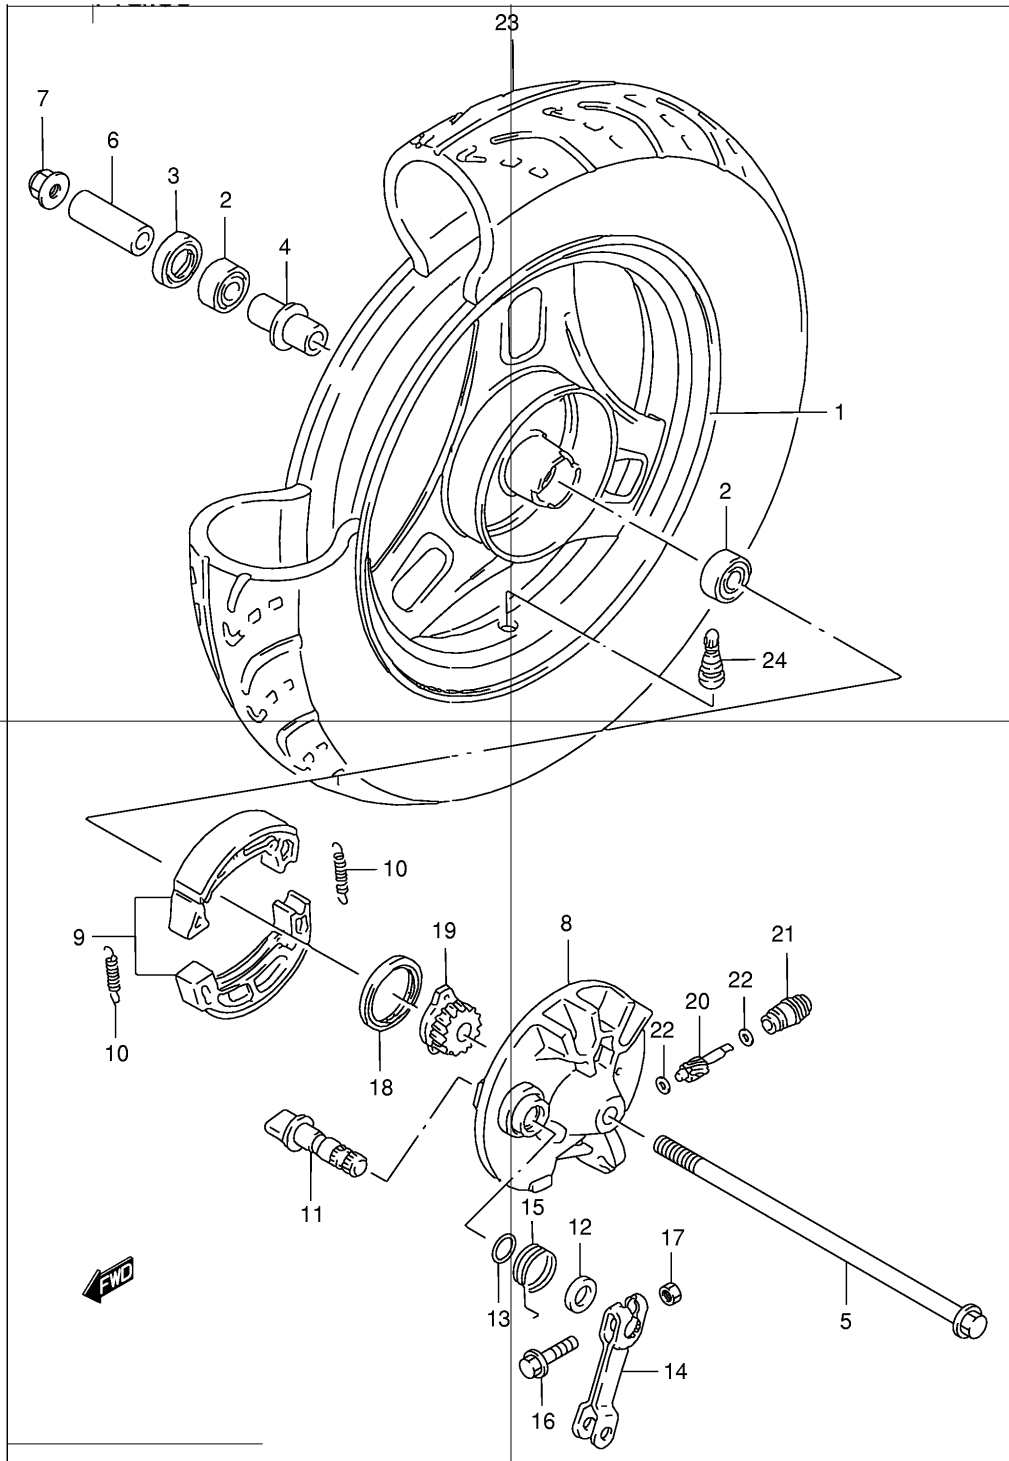

Ref No	Part No	Description
1	54140-39C11-12R	Wheel, Front (10x2.15)(silver)
2	08113-62007	Bearing
3	09285-16002	Oil Seal (16x30x8)
4	54730-16A00	Spacer, Wheel Bearing
5	54711-16A00	Axle, Front
6	54741-36C00	Spacer, Front Axle
7	08319-31107	Nut
8	54210-36C00-12R	Panel, Front Brake Anchor (silver)
9	54400-39820	Shoe Set, Brake
10	09443-07044	Spring
11	54441-39C00	Cam, Front Brake
12	09160-12011	Washer (12.5x20x1)
13	09280-12012	O Ring (d:2.4,id:11.8)
14	54451-29C00	Lever, Front Brake Cam
15	54484-43E00	Spring, Cam Lever Return
16	01550-06253	Bolt
17	08310-00063	Nut
18	09285-34002	Oil Seal (34x42x5)
19	54611-39C00	Gear, Speedometer (nt:16)
20	54621-39C00	Pinion, Speedometer (nt:9)
21	54632-02201	Bush, Pinion Outer
22	09160-05001	Washer (5.1x9x0.4)
23	55110-43E00	Tire, Front (3.00-10 32j)
23	55110-43E20	Tire, Front (3.00-10 32j)
24	43130-24A00	Valve Assy, Wheel Rim (tr412)

Dunlop
Inoue