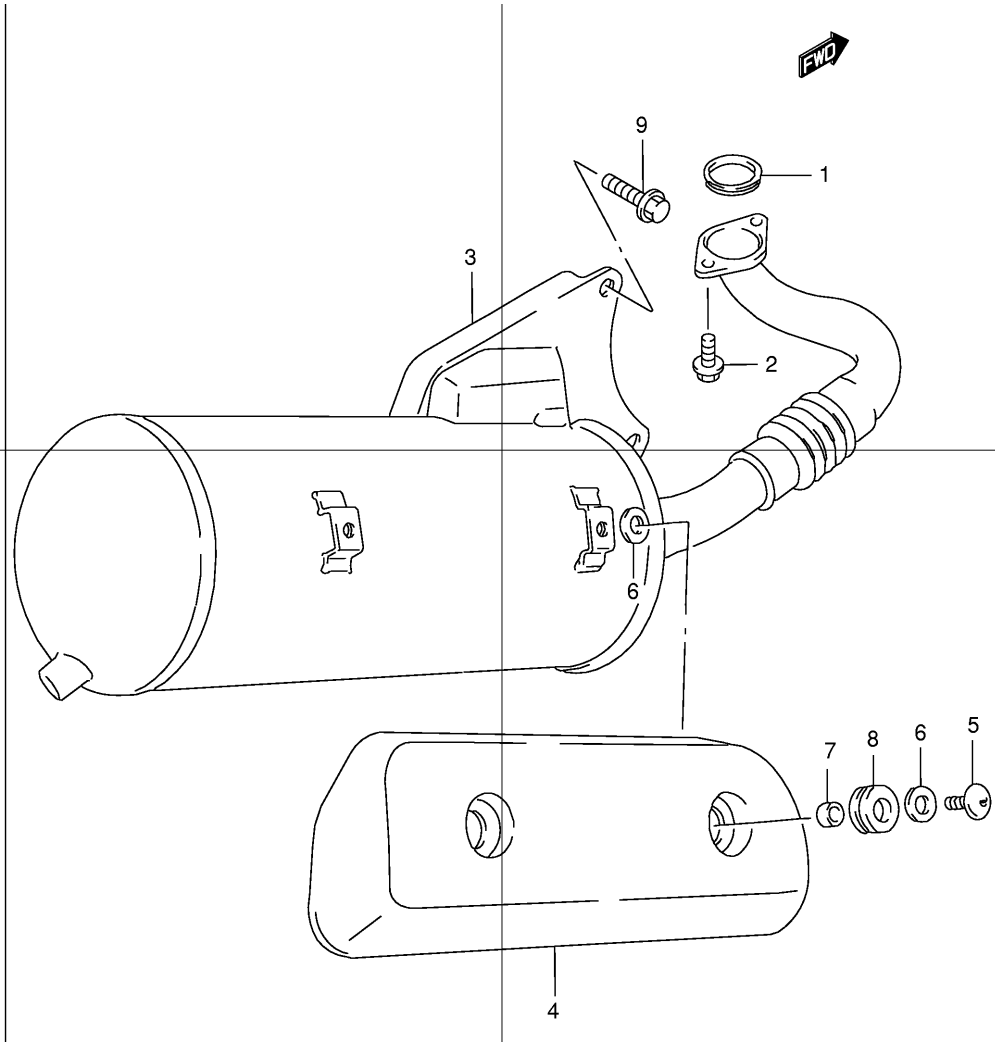

Ref No	Part No	Description	
1	11340-43E10	Cover, Clutch	
2	11482-43E00	Gasket, Clutch Cover	
3	09116-06177	Bolt	
4	09116-06178	Bolt (6x35)	
5	09116-06179	Bolt	
6	11485-43E00	Gasket, Clutch Cover Hole	
7	11486-43E00	Cushion, Clutch Cover Inner	No.1
8	11487-43E00	Cushion, Clutch Cover Inner	No.2

Ref No	Part No	Description
	13200-43E20	Carburetor Assy
1	13681-28E00	. Cap, Carburetor
2	13261-43E00	. Top, Carburetor
3	13266-43E00	. Gasket
4	13573-43E00	. Spring
5	13392-43E00	. Plate, Clip
6	13394-43E00	. Clip, Needle
7	13383-43E20	. Needle, Jet (n4wd)
8	13551-43E00	. Valve, Throttle
9	13433-06F30	. Cover
10	02112-34083	. Screw
11	13428-06F30	. Plate
12	13430-06F30	. Element Assy, Thermo
13	13294-43E00	. O Ring
14	13436-43E00	. O Ring
15	13279-43E00	. Screw, Adjust (1,1/2)
16	13267-43E00	. Screw, Stop
17	13278-43E00	. O Ring
18	13297-43E00	. Spring
19	09492-38003	. Jet, Lower (38)
20	13341-43E00	. Jet, Needle
21	13342-06F40	. Holder, Jet
22	09491-72013	. Jet, Main (72)
23	13685-43E00	. Joint
24	13370-43E00	. Valve, Needle
25	13375-43E00	. Clip, Needle Valve
26	13250-43E00	. Float Assy
27	13254-43E00	. Pin, Float
28	13602-43E00	. Screw
29	13258-43E00	. Gasket
30	13602-26E10	. Screw
31	13247-43E00	. Plug, Drain
32	13683-43E00	. Hose (5x8x90)
33	13684-43E00	. Hose (4x7x250)
34	13271-43E00	. Spring, Air Screw
35	13291-26E00	. Washer
36	13295-26E00	. O Ring
37	09404-06432	Clamp (I:60)
37	09404-06432	Clamp (I:60)
38	13650-25E01	Heater Assy, Carburetor
39	13655-25E00	Thermo Switch, Carburetor

Ref No	Part No	Description
1	16100-43E10	Pump Assy, Oil
2	16731-37B00	Gasket, Oil Pump
3	07130-05163	Bolt
4	09359-45854-600	Hose (4.5x8.5,6x9.5,l:600)
5	16821-43E00	Hose, Oil No.1 (l:50)
6	16850-06F00	Filter, Oil (0,1)
7	09401-09403	Clip
8	09352-20503-600	Hose (2x5x600)
9	09401-04401	Clip
10	09401-08401	Clip
11	16331-43E00	Gear, Oil Pump Driven
12	16910-41D00	Valve, Oil Hose No.2 Check
13	09351-10127-600	Hose (10x12x600)