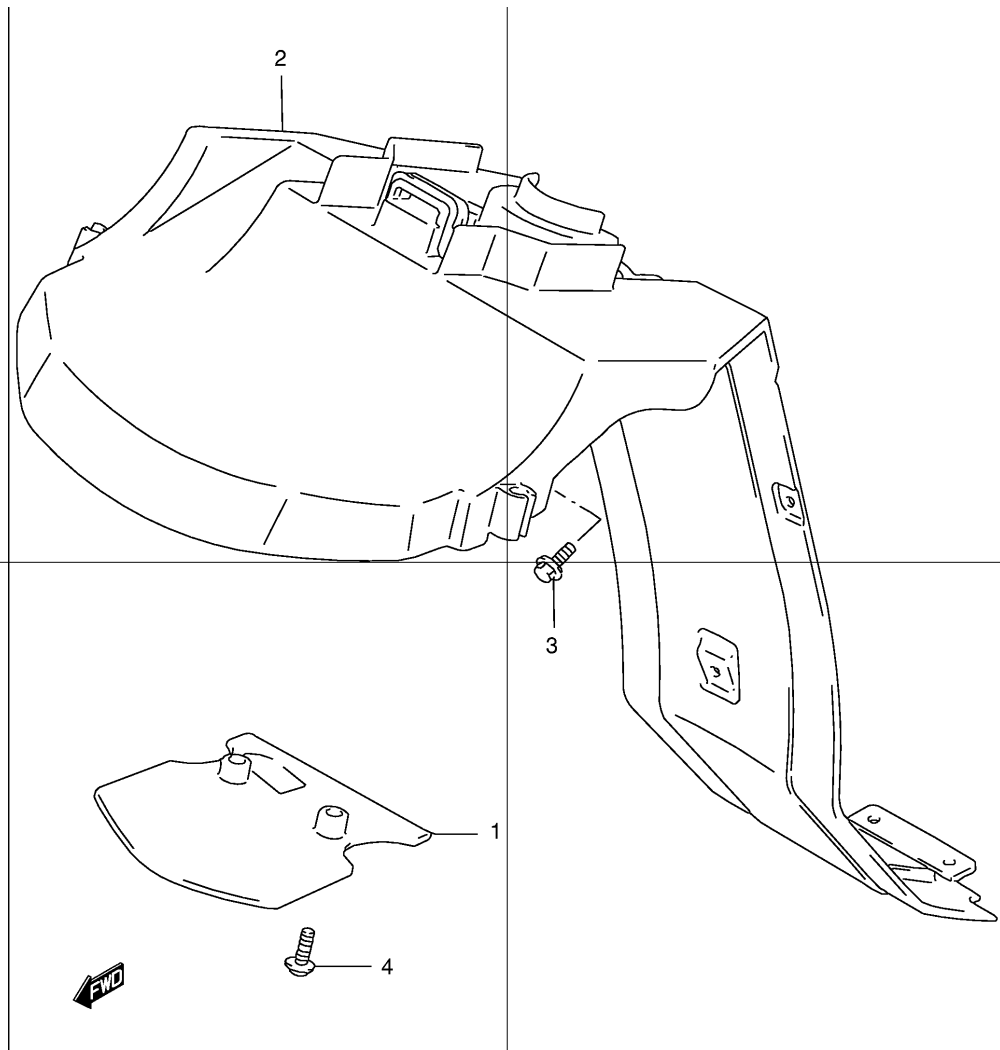

Ref No	Part No	Description
1	53181-29C02	Fender, Movable Front
2	53182-43EA1	Fender, Fixed Front
3	01550-06123	Bolt
4	02142-05163	Screw