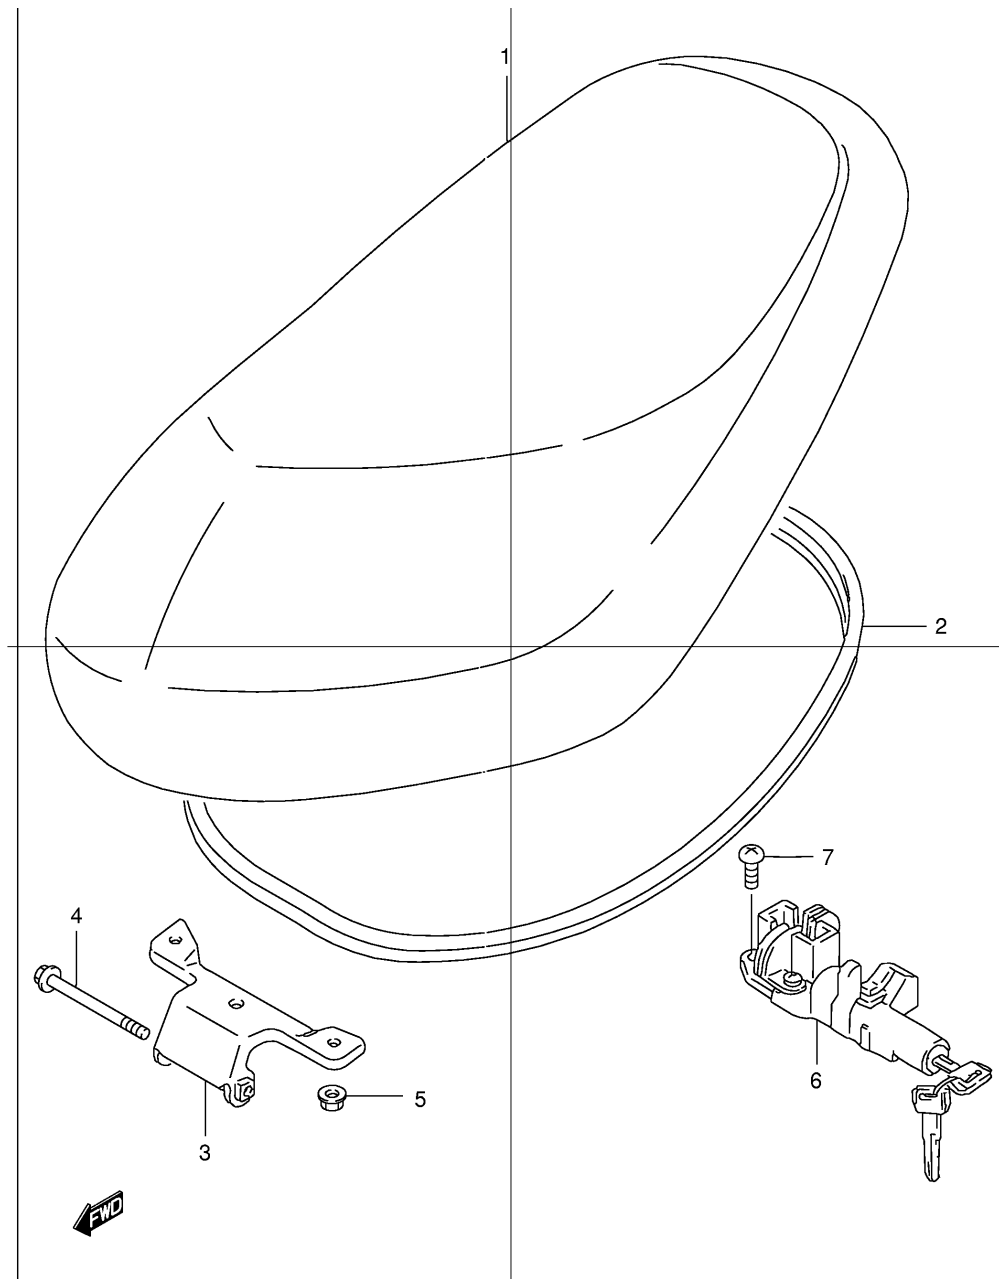

Ref No	Part No	Description
1	45100-43E00-R48	Seat Assy (black)
2	45211-43E00	Molding, Seat
3	45285-43E00	Bracket, Seat Support Front
4	45215-43E00	Bolt, Seat Support (6x64.5)
5	08316-10063	Nut
6	45700-43821	Lock Set, Seat
7	02142-06163	Screw