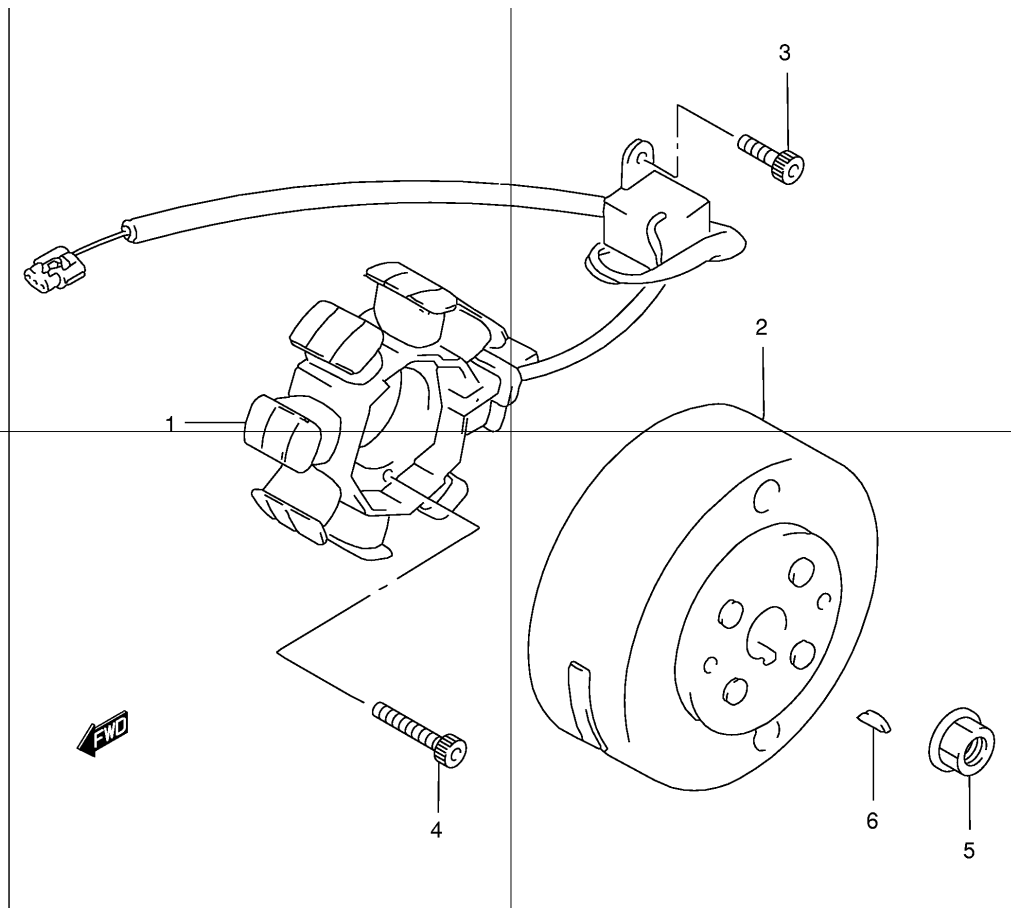

Ref No	Part No	Description
1	32101-17F00	Stator Assy
2	32102-06F00	Rotor Assy
3	07130-05123	Bolt
4	07130-05203	Bolt
5	08316-10103	Nut
6	08341-31039	Key