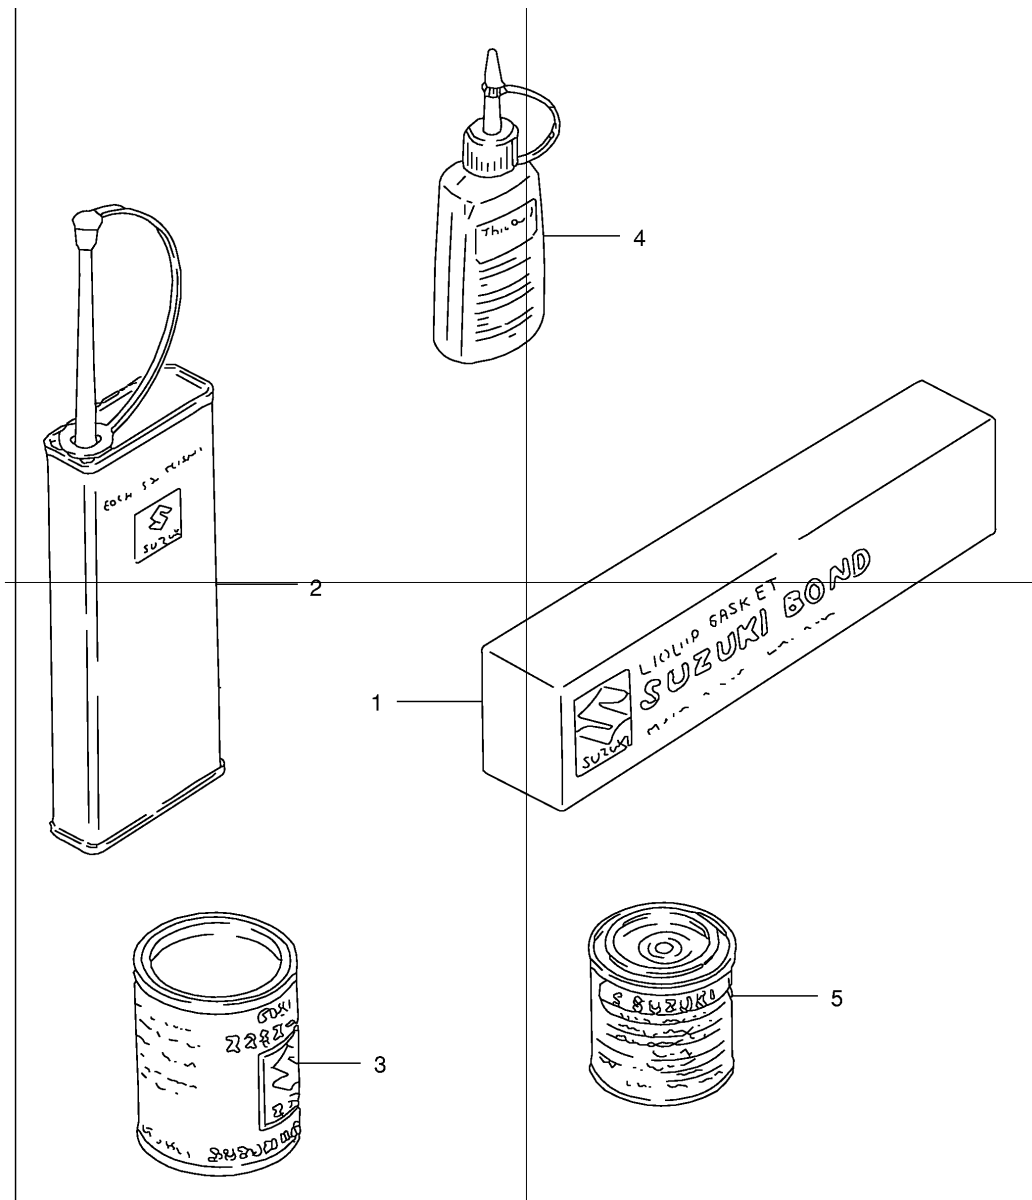

Ref No	Part No	Description
1	99000-31030	Suzuki Bond, No.4
2	99000-32040	Cement, Thread Lock
3	99000-25030	Grease, Super
4	99000-32030	Thread Lock, Super (1303b)
4	99000-32050	Thread Lock, Super (1342)
4	99000-32110	Thread Lock, Super (1322)
4	99000-32120	Thread Lock, Super (1324)
4	99000-32020	Thread Lock, Super (1333b)
5	99000-10109-019	Paint (black)
5	99000-10209-Y7M	Paint (pearl Helios Red)
5	99000-10209-1LE	Paint (paint Medium Blue)