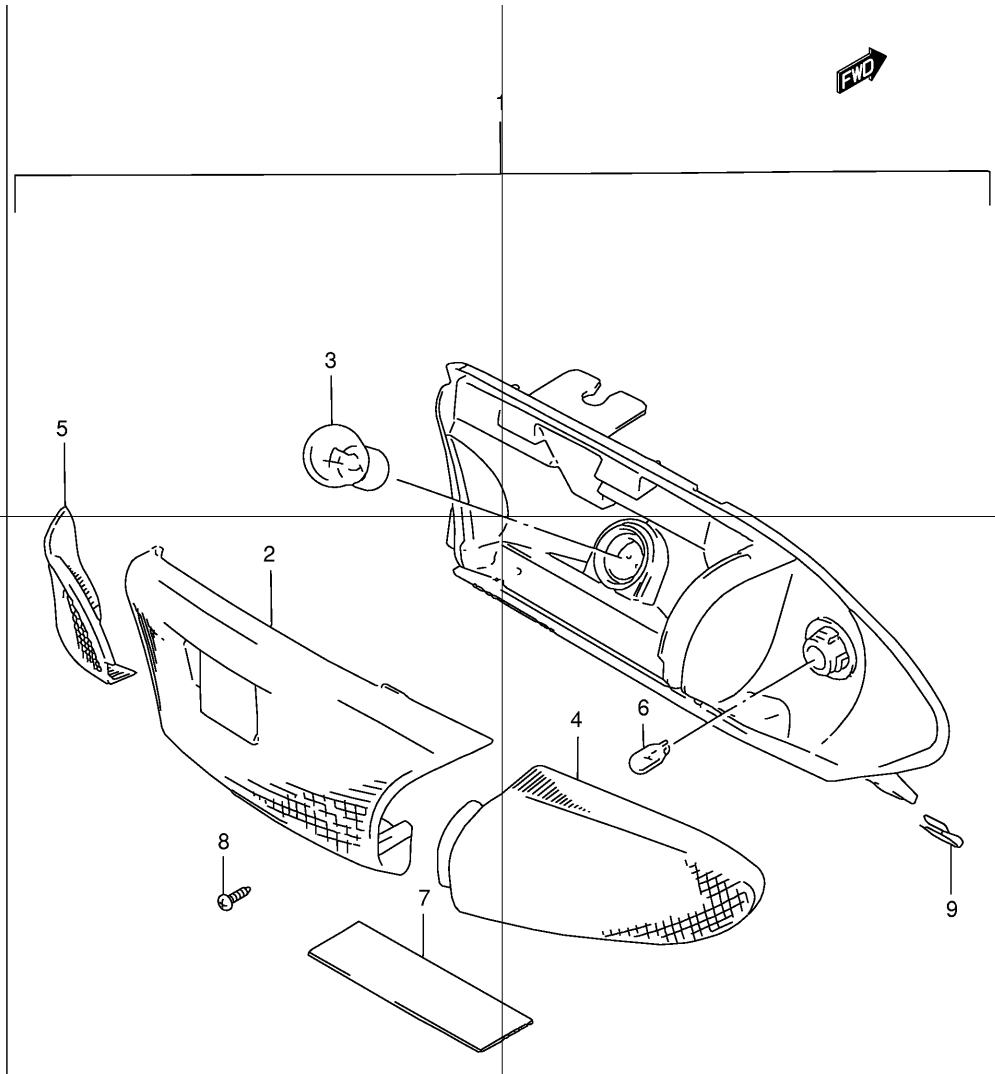

Ref No	Part No	Description
1	35710-43E00	Lamp Assy, Rear Combination
2	35712-43E00	. Lens, Tail/stop
3	09471-12119	. Bulb (12v,18/5w)
4	35652-43E00	. Lens, Turn Signal Rh
5	35672-43E00	. Lens, Turn Signal Lh
6	09471-12113	. Bulb (12v,8w)
7	35912-36C00	. Lens, License
8	03211-04146	. Screw
9	09148-04024	Nut