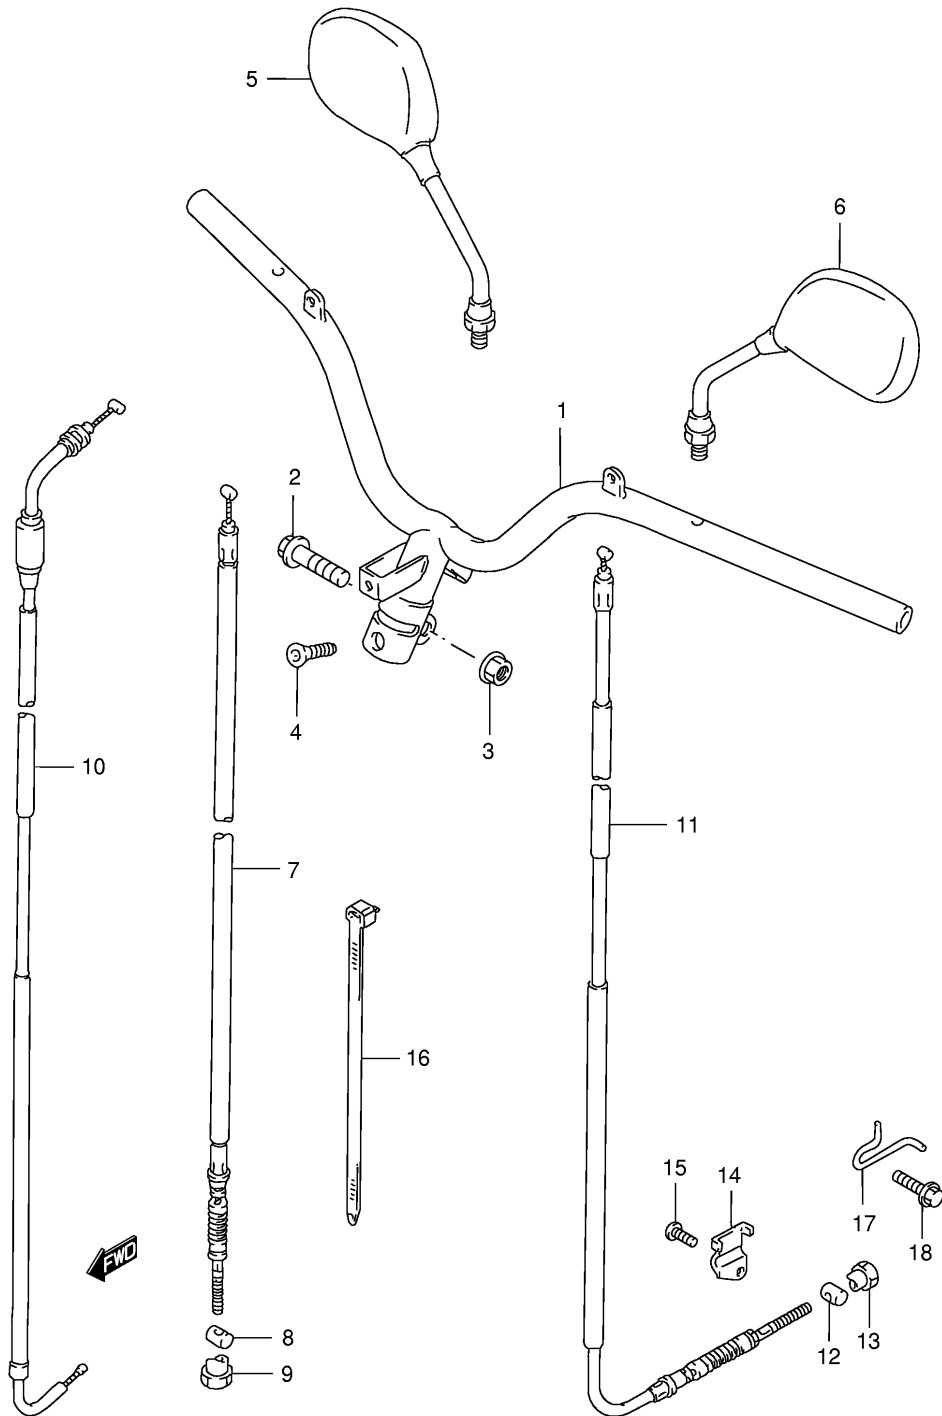

Ref No	Part No	Description
1	48111-43EB0-1LE	Shield, Leg Front (blue)
1	48111-43EB0-Y7M	Shield, Leg Front (red)
2	68641-43EB0-N1W	Emblem, Leg Shield
3	68165-16B00-13L	Emblem (silver)
3	68165-16B00-0RN	Emblem (silver)
4	09139-06083	Screw (6x16)
5	03541-04163	Screw

Ref No	Part No	Description
1	48121-43E00-291	Shield, Leg Rear (black)
2	09116-06165	Bolt (6x16)
3	48125-43E00-291	Lid, Maintenance (black)
4	09132-06015	Screw
5	08316-10063	Nut
6	48137-43EC0-26B	Shield, Leg Lower (gray)
7	48138-43E11-26B	Shield, Leg Lower Rear (gray)
8	03541-04163	Screw
9	02142-06123	Screw
10	03242-05163	Screw

Ref No	Part No	Description
1	92111-43EC0-291	Cover, Leg Shield (black)
2	92161-43EB0-291	Rack, Leg Shield (black)
3	03541-05203	Screw
4	02142-06123	Screw
5	09250-18003	Plug
6	03541-04163	Screw
7	92171-25E00-291	Hook, Leg Shield (black)
8	09116-06165	Bolt (6x16)

Ref No	Part No	Description
1	53181-29C02	Fender, Movable Front
2	53182-43EA1	Fender, Fixed Front
3	01550-06123	Bolt
4	02142-05163	Screw

Ref No	Part No	Description
1	56110-43EA0	Handlebar
2	09103-10116	Bolt (10x43)
3	09159-10058	Nut
4	56123-29C00	Screw, Handlebar (8x35)
5	56500-39C21	Mirror Assy, Rear View Rh
6	56600-39C21	Mirror Assy, Rear View Lh
7	58110-43EA0	Cable, Front Brake
8	09209-10001	Pin
9	09150-05101	Nut
10	58300-43E00	Cable Assy, Throttle
11	58510-43E00	Cable, Rear Brake
12	09209-10001	Pin
13	09150-05101	Nut
14	58575-10E00	Plate, Rear Brake Cable
15	07130-06123	Bolt
16	09407-25401	Clamp (l:235)
17	58621-43E00	Guide, Rear Brake Cable
18	01550-06123	Bolt