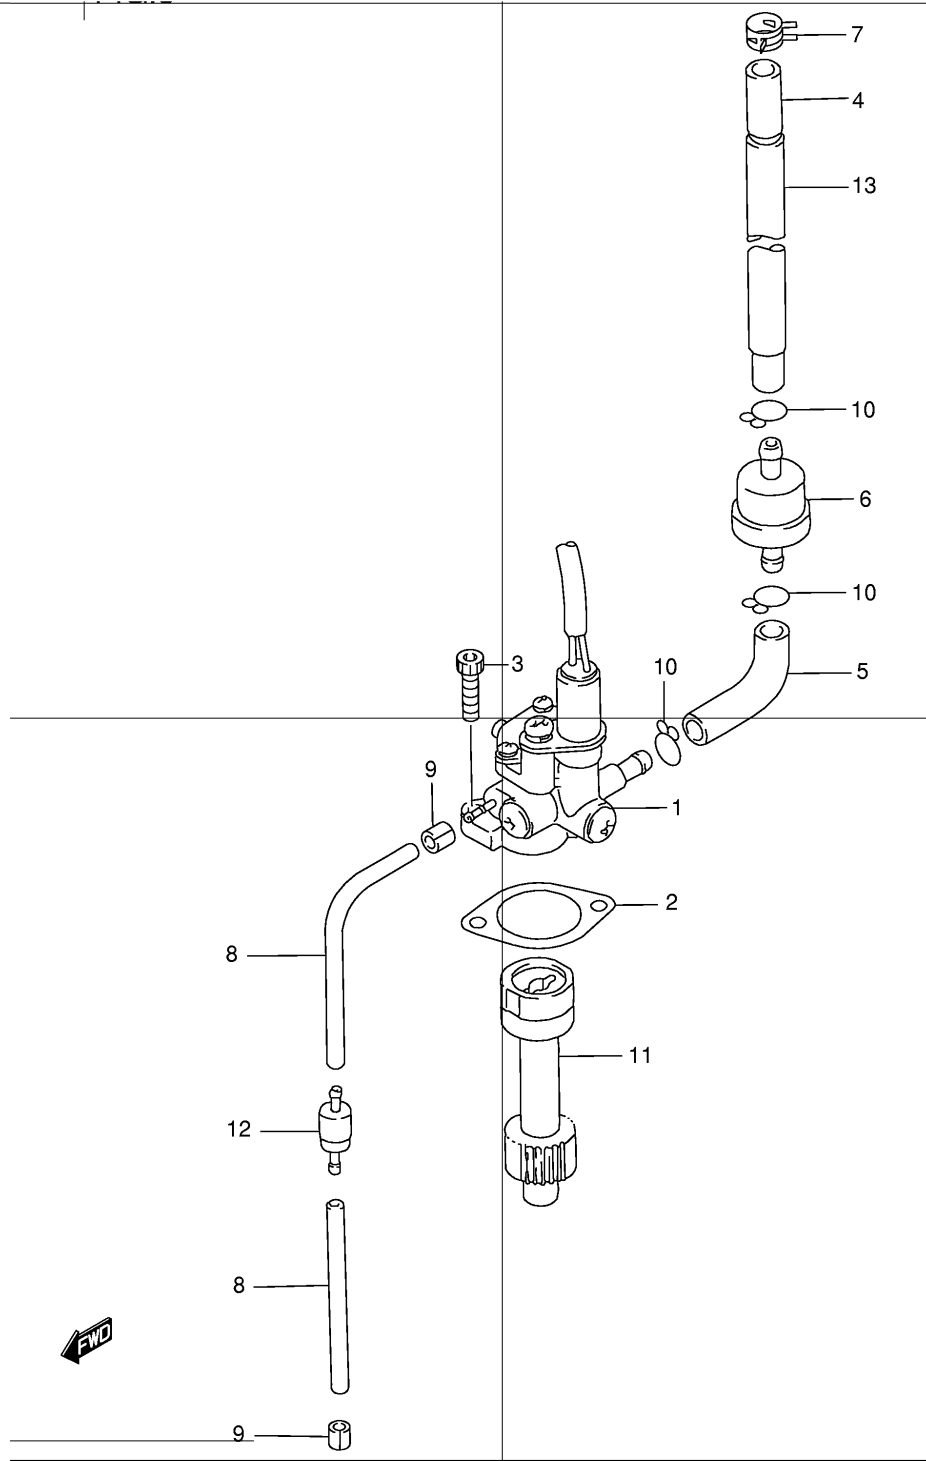

Ref No	Part No	Description	
1	11340-43E10	Cover, Clutch	
2	11482-43E00	Gasket, Clutch Cover	
3	09116-06177	Bolt	
4	09116-06178	Bolt (6x35)	
5	09116-06179	Bolt	
6	11485-43E00	Gasket, Clutch Cover Hole	
7	11486-43E00	Cushion, Clutch Cover Inner	No.1
8	11487-43E00	Cushion, Clutch Cover Inner	No.2

Ref No	Part No	Description
	13200-43E20	Carburetor Assy
1	13681-28E00	. Cap, Carburetor
2	13261-43E00	. Top, Carburetor
3	13266-43E00	. Gasket
4	13573-43E00	. Spring
5	13392-43E00	. Plate, Clip
6	13394-43E00	. Clip, Needle
7	13383-43E20	. Needle, Jet (n4wd)
8	13551-43E00	. Valve, Throttle
9	13433-06F30	. Cover
10	02112-34083	. Screw
11	13428-06F30	. Plate
12	13430-06F30	. Element Assy, Thermo
13	13294-43E00	. O Ring
14	13436-43E00	. O Ring
15	13279-43E00	. Screw, Adjust (1,1/2)
16	13267-43E00	. Screw, Stop
17	13278-43E00	. O Ring
18	13297-43E00	. Spring
19	09492-38003	. Jet, Lower (38)
20	13341-43E00	. Jet, Needle
21	13342-06F40	. Holder, Jet
22	09491-72013	. Jet, Main (72)
23	13685-43E00	. Joint
24	13370-43E00	. Valve, Needle
25	13375-43E00	. Clip, Needle Valve
26	13250-43E00	. Float Assy
27	13254-43E00	. Pin, Float
28	13602-43E00	. Screw
29	13258-43E00	. Gasket
30	13602-26E10	. Screw
31	13247-43E00	. Plug, Drain
32	13683-43E00	. Hose (5x8x90)
33	13684-43E00	. Hose (4x7x250)
34	13271-43E00	. Spring, Air Screw
35	13291-26E00	. Washer
36	13295-26E00	. O Ring
37	09404-06432	Clamp (I:60)
37	09404-06432	Clamp (I:60)
38	13650-25E01	Heater Assy, Carburetor
39	13655-25E00	Thermo Switch, Carburetor

Ref No	Part No	Description
1	16100-43E10	Pump Assy, Oil
2	16731-37B00	Gasket, Oil Pump
3	07130-05163	Bolt
4	09359-45854-600	Hose (4.5x8.5,6x9.5,l:600)
5	16821-43E00	Hose, Oil No.1 (l:50)
6	16850-06F00	Filter, Oil (0,1)
7	09401-09403	Clip
8	09352-20503-600	Hose (2x5x600)
9	09401-04401	Clip
10	09401-08401	Clip
11	16331-43E00	Gear, Oil Pump Driven
12	16910-41D00	Valve, Oil Hose No.2 Check
13	09351-10127-600	Hose (10x12x600)