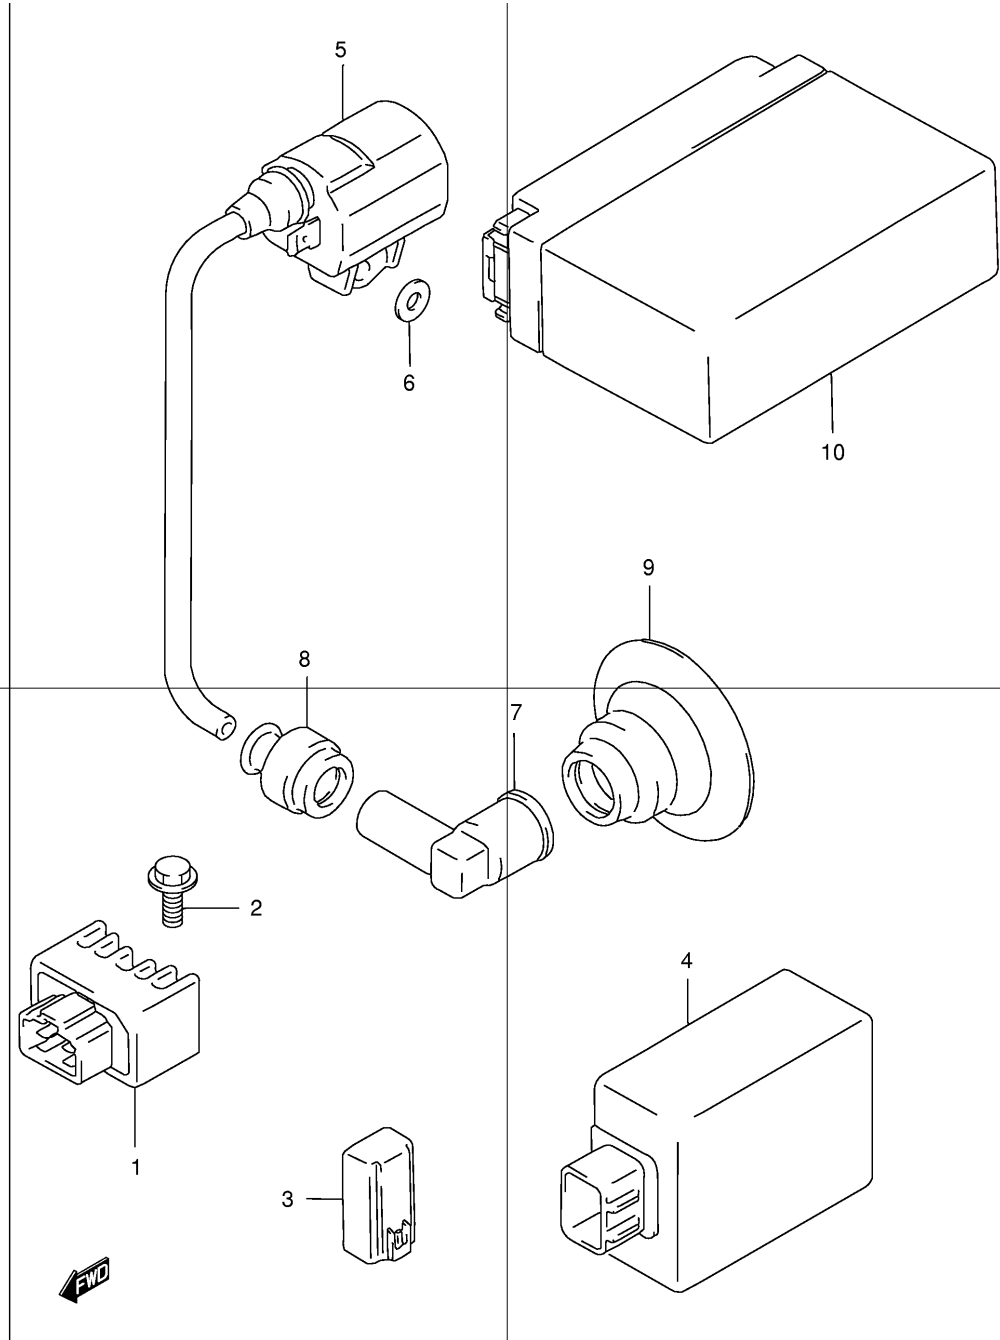

Ref No	Part No	Description
1	32800-43E00	Rectifier Assy
2	01560-06123	Bolt
3	31800-43E01	Relay Assy, Starting Motor
4	32900-43E31	Cdi Unit
5	33410-43E00	Coil Assy, Ignition
6	08322-01063	Washer
7	33510-35411	Cap Assy, Spark Plug
8	33542-38B00	Seal, High Tension Cord
9	33543-02100	Boot, Spark Plug
10	33610-39C20	Battery Assy (yt4b-bs,12v,23ah)