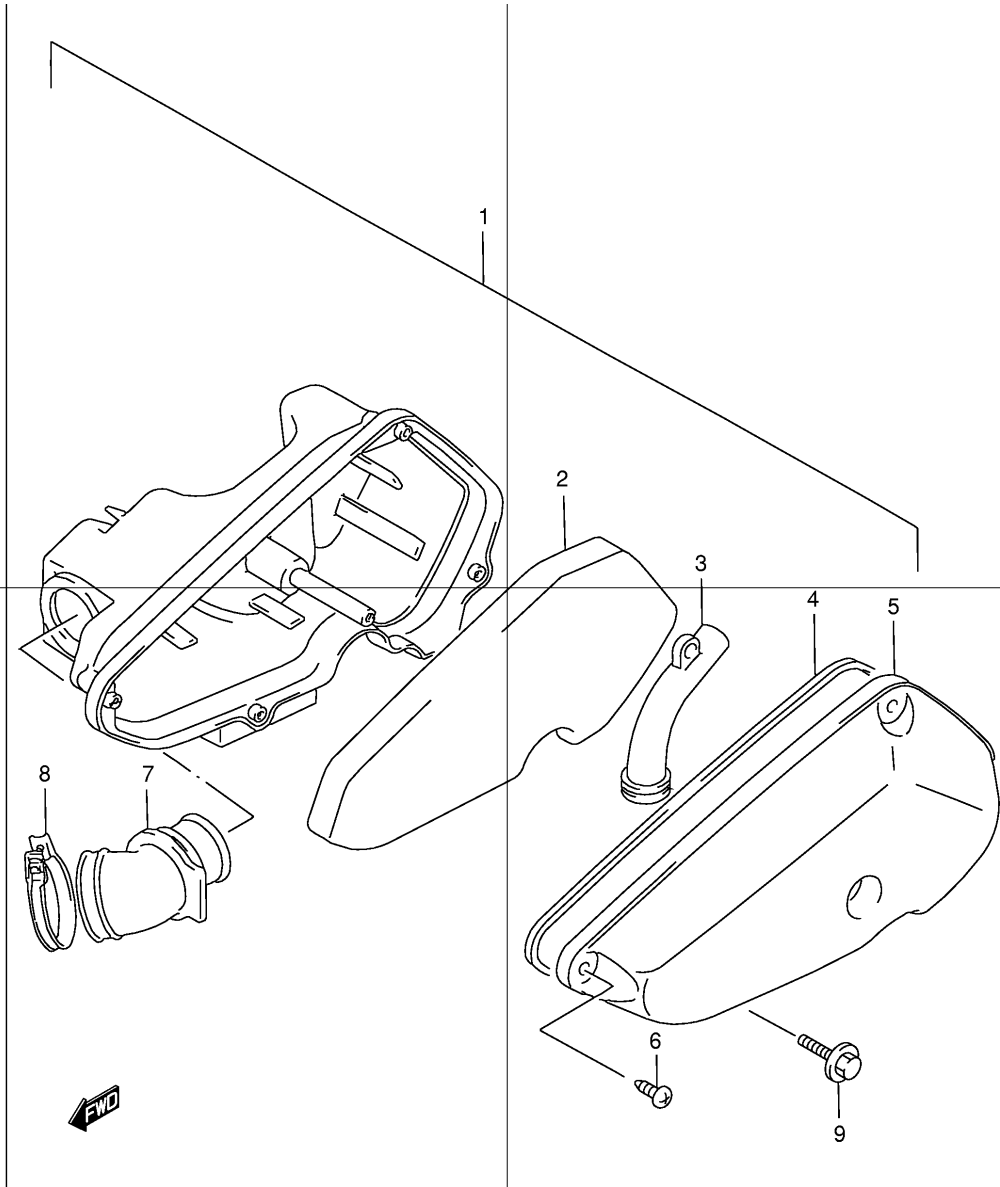

Ref No	Part No	Description
1	13700-43E00	Cleaner Assy, Air
2	13781-43E00	• Filter
3	13891-43E00	• Tube, Inlet
4	13746-43E00	• Gasket, Cleaner
5	13741-43E00	• Cap, Cleaneer
6	03142-05163	• Screw
7	13881-43E00	• Tube, Outlet
8	13170-43E00	Clamp, Outlet Tube
9	09116-06171	Bolt